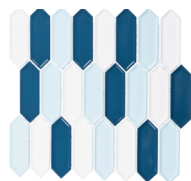

COLLECTION DECKO

PORCELAIN PICKET MOSAICS
IN FRESH SHADES

OPTIONS

ESPRIT

STREAMLINE

WISP NOUVEAU

SWEET ERTE

FRESH HAUS

FRENCH VUILLARD

DECORATIF

MODERN PAQUIN

CEZANNITE

NEO WRIGHT

MID CENTURY

VIVID SKY

PRODUCT INFO

THICKNESS	7 MM
MATERIAL	PORCELAIN
FINISH	GLOSSY
MOSIAC SHEET SIZE	11" x 11 1/2"
INDIVIDUAL TILE SIZE	1.5" x 4"
APPLICATION	WALL, SHOWER, POOL, INTERIOR, EXTERIOR

ADDITIONAL INFORMATION

ACTUAL COLOR, SIZE, AND TEXTURE MAY VARY. PLEASE REFER TO SAMPLE CHIP FOR VISUAL ACCURACY.