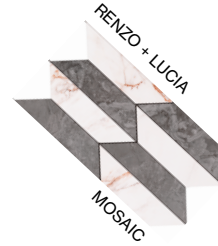

LUCIA

STAR-CROSSED

INDULGE IN THIS MARBLE-INSPIRED PORCELAIN COLLECTION, WHERE EACH TILE WHISPERS TALES OF PASSION AND LONGING, CAPTURING THE ESSENCE OF ICONIC ITALIAN COUPLES FROM HISTORY AND LITERATURE.