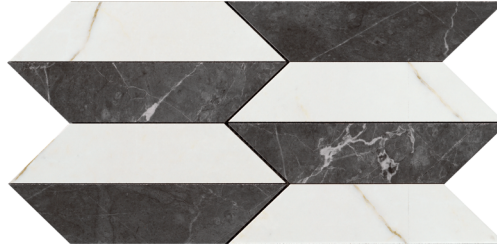

COLLECTION DESTINO

COLOR ROMEO+JULIET

ITEM NUMBER **DESROJUMOSG**
APPLICATION **FLOOR, WALL**

PRODUCT INFO

NOMINAL SHEET SIZE	12" X 21"
ACTUAL SHEET SIZE	11.81" X 20.67"
INDIVIDUAL TILE SIZE	3" TRAPEZOID
MATERIAL	PORCELAIN
FINISH	GLOSSY
THICKNESS	8.5 MM
VARIATION	V2 SLIGHT
COUNTRY OF ORIGIN	ITALY
CERTIFICATIONS	CERAMICS OF ITALY

TESTING

DCOF WET	-
BREAKING STRENGTH	-50 N/mm²
UNI EN ISO 10545/4	
CHEMICAL RESISTANCE	CONFORMS
UNI EN ISO 10545/13	
STAIN RESISTANCE	CONFORMS
UNI EN ISO 10545/14	
WATER ABSORPTION	- 0.1%
UNI EN ISO 10545/3	
VOC	VOC FREE
RECYCLED CONTENT	NO
FROST RESISTANT	YES
HEAT RESISTANT	YES
DIRECT SUNLIGHT	YES

INSTALLATION

RECOMMENDED GROUT JOINT	PER MOSAIC
SEALING REQUIRED	NO
SEALING RECOMMENDED	YES
RECOMMENDED PATTERNS	PER MOSAIC

USAGE

COMMERCIAL FLOORS	YES
RESIDENTIAL FLOORS	YES
RAMPS & INCLINES	NO
SHOWER WALL	YES
SHOWER FLOOR	NO
STEAM/SAUNA WALL	YES
STEAM/SAUNA FLOOR	NO
FIREPLACE	YES (SURROUND ONLY)

POOL USAGE

POOL DECK	NO
POOL WATERLINE	NO
POOL SUBMERGED	NO
SPA/HOT TUB	NO

EXTERIOR USAGE	FREEZING	NON-FREEZING
EXTERIOR COVERED WALL	YES	YES
EXTERIOR UNCOVERED WALL	NO	NO
EXTERIOR COVERED FLOOR	NO	NO
EXTERIOR UNCOVERED FLOOR	NO	NO

ADDITIONAL INFORMATION

PLEASE VISIT GLAZZIOSURFACES.COM FOR ADDITIONAL PRODUCT INFORMATION INCLUDING INSTALLATION INSTRUCTIONS AND CARE & MAINTENANCE GUIDELINES. ACTUAL COLOR, SIZE, AND TEXTURE MAY VARY. PLEASE REFER TO SAMPLE CHIP FOR VISUAL ACCURACY.

glazzio®
SURFACES