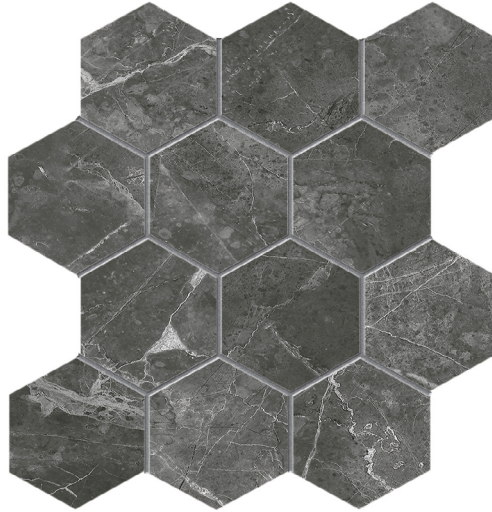

COLLECTION DESTINO

COLOR ROMEO HEXAGON MOSAIC

ITEM NUMBER **DESROHEXMOG**
APPLICATION **FLOOR, WALL**

PRODUCT INFO

NOMINAL SHEET SIZE	12" X 12"
ACTUAL SHEET SIZE	11.81" X 11.81"
INDIVIDUAL TILE SIZE	2" X 3" HEXAGON
MATERIAL	PORCELAIN
FINISH	GLOSSY
THICKNESS	8.5 MM
VARIATION	V2 SLIGHT
COUNTRY OF ORIGIN	ITALY
CERTIFICATIONS	CERAMICS OF ITALY

INSTALLATION

RECOMMENDED GROUT JOINT	PER MOSAIC
SEALING REQUIRED	NO
SEALING RECOMMENDED	YES
RECOMMENDED PATTERNS	PER MOSAIC

PACKAGING

SOLD BY	BOX
PIECES/BOX	5
SQFT/BOX	4.84 SF
SQFT/PIECE	0.97 SF
WEIGHT/BOX	17.64 LBS