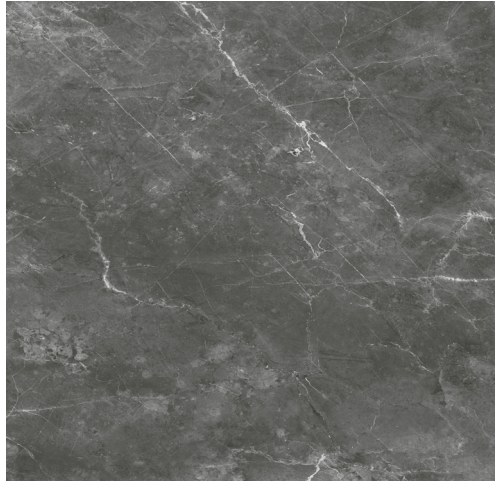

COLLECTION DESTINO

COLOR ROMEO MATTE

ITEM NUMBER **DESRO48X48M**

APPLICATION **FLOOR, WALL**

PRODUCT INFO

NOMINAL SIZE	48" X48"
ACTUAL SIZE	47.24" X 47.24"
MATERIAL	PORCELAIN
FINISH	MATTE
THICKNESS	8.5 MM
RECTIFIED	YES
VARIATION	V2 SLIGHT
COUNTRY OF ORIGIN	ITALY
CERTIFICATIONS	CERAMICS OF ITALY

TESTING

DCOF WET	≥ 0.42
BREAKING STRENGTH	-50 N/mm²
UNI EN ISO 10545/4	
CHEMICAL RESISTANCE	CONFORMS
UNI EN ISO 10545/13	
STAIN RESISTANCE	CONFORMS
UNI EN ISO 10545/14	
WATER ABSORPTION	- 0.1%
UNI EN ISO 10545/3	
VOC	VOC FREE
RECYCLED CONTENT	NO
FROST RESISTANT	YES
HEAT RESISTANT	YES
DIRECT SUNLIGHT	YES

INSTALLATION

RECOMMENDED GROUT JOINT	3/16"
SEALING REQUIRED	NO
SEALING RECOMMENDED	YES
RECOMMENDED PATTERNS	STACKED; BOND; NO MORE THAN 30% OFFSET FOR STAGGERED PATTERN

PACKAGING

SOLD BY	BOX
PIECES/BOX	1
SQFT/BOX	15.50 SF
SQFT/PIECE	15.50 SF
WEIGHT/BOX	62.39 LBS

USAGE

COMMERCIAL FLOORS	YES
RESIDENTIAL FLOORS	YES
RAMPS & INCLINES	NO
SHOWER WALL	YES
SHOWER FLOOR	YES
STEAM/SAUNA WALL	YES
STEAM/SAUNA FLOOR	NO
FIREPLACE	YES (SURROUND ONLY)

POOL USAGE

POOL DECK	NO
POOL WATERLINE	NO
POOL SUBMERGED	NO
SPA/HOT TUB	NO

EXTERIOR USAGE

	FREEZING	NON-FREEZING
EXTERIOR COVERED WALL	YES	YES
EXTERIOR UNCOVERED WALL	YES	YES
EXTERIOR COVERED FLOOR	NO	NO
EXTERIOR UNCOVERED FLOOR	NO	NO

ADDITIONAL INFORMATION

PLEASE VISIT GLAZZIOSURFACES.COM FOR ADDITIONAL PRODUCT INFORMATION INCLUDING INSTALLATION INSTRUCTIONS AND CARE & MAINTENANCE GUIDELINES. ACTUAL COLOR, SIZE, AND TEXTURE MAY VARY. PLEASE REFER TO SAMPLE CHIP FOR VISUAL ACCURACY.

glazzio®
SURFACES