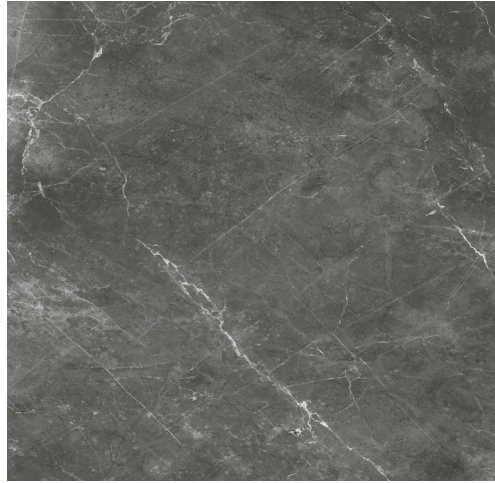

COLLECTION DESTINO

COLOR ROMEO

ITEM NUMBER **DESRO48X48G**
APPLICATION **FLOOR, WALL**

PRODUCT INFO

NOMINAL SIZE	48" X48"
ACTUAL SIZE	47.24" X 47.24"
MATERIAL	PORCELAIN
FINISH	GLOSSY
THICKNESS	8.5 MM
RECTIFIED	YES
VARIATION	V2 SLIGHT
COUNTRY OF ORIGIN	ITALY
CERTIFICATIONS	CERAMICS OF ITALY

INSTALLATION

RECOMMENDED GROUT JOINT	3/16"
SEALING REQUIRED	NO
SEALING RECOMMENDED	YES
RECOMMENDED PATTERNS	STACKED; BOND; NO MORE THAN 30% OFFSET FOR STAGGERED PATTERN

PACKAGING

SOLD BY	BOX
PIECES/BOX	1
SQFT/BOX	15.50 SF
SQFT/PIECE	15.50 SF
WEIGHT/BOX	62.39 LBS