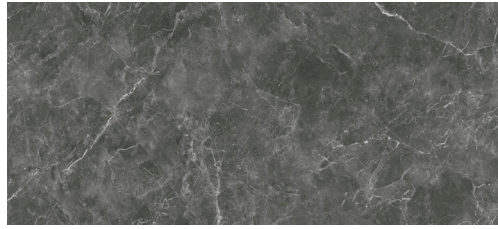

COLLECTION DESTINO

COLOR ROMEO

ITEM NUMBER **DESRO48X102G**
APPLICATION **FLOOR, WALL**

PRODUCT INFO

NOMINAL SIZE	48" X 102"
ACTUAL SIZE	47.24" X 102.36"
MATERIAL	PORCELAIN SLAB
FINISH	GLOSSY
THICKNESS	6.5 MM
RECTIFIED	YES
FACES	4
VARIATION	V2 SLIGHT
COUNTRY OF ORIGIN	ITALY
CERTIFICATIONS	CERAMICS OF ITALY

TESTING

DCOF WET	-
BREAKING STRENGTH	-50 N/mm²
UNI EN ISO 10545/4	
CHEMICAL RESISTANCE	CONFORMS
UNI EN ISO 10545/13	
STAIN RESISTANCE	CONFORMS
UNI EN ISO 10545/14	
WATER ABSORPTION	- 0.1%
UNI EN ISO 10545/3	
VOC	VOC FREE
RECYCLED CONTENT	NO
FROST RESISTANT	YES
HEAT RESISTANT	YES
DIRECT SUNLIGHT	YES

INSTALLATION

RECOMMENDED GROUT JOINT	1/16"
SEALING REQUIRED	NO
SEALING RECOMMENDED	YES
RECOMMENDED PATTERNS	STACKED, BOND, NO MORE THAN 30% OFFSET FOR STAGGERED PATTERN

PACKAGING

SOLD BY	SLAB
MINIMUM QUANTITY	22 SLABS

USAGE

COMMERCIAL FLOORS	YES
RESIDENTIAL FLOORS	YES
RAMPS & INCLINES	NO
SHOWER WALL	YES
SHOWER FLOOR	NO
STEAM/SAUNA WALL	YES
STEAM/SAUNA FLOOR	NO
FIREPLACE	YES (SURROUND ONLY)

POOL USAGE

POOL DECK	NO
POOL WATERLINE	NO
POOL SUBMERGED	NO
SPA/HOT TUB	NO

EXTERIOR USAGE	FREEZING	NON-FREEZING
EXTERIOR COVERED WALL	YES	YES
EXTERIOR UNCOVERED WALL	NO	NO
EXTERIOR COVERED FLOOR	NO	NO
EXTERIOR UNCOVERED FLOOR	NO	NO

ADDITIONAL INFORMATION

PLEASE VISIT GLAZZIOSURFACES.COM FOR ADDITIONAL PRODUCT INFORMATION INCLUDING INSTALLATION INSTRUCTIONS AND CARE & MAINTENANCE GUIDELINES. ACTUAL COLOR, SIZE, AND TEXTURE MAY VARY. PLEASE REFER TO SAMPLE CHIP FOR VISUAL ACCURACY.

glazzio®
SURFACES