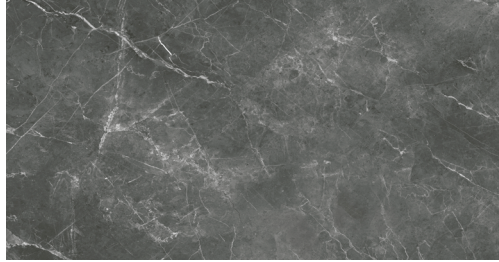

COLLECTION DESTINO

COLOR ROMEO MATTE

ITEM NUMBER **DESRO24X48M**
APPLICATION **FLOOR, WALL**

PRODUCT INFO

NOMINAL SIZE	24" X48"
ACTUAL SIZE	23.62" X 47.24"
MATERIAL	PORCELAIN
FINISH	MATTE
THICKNESS	8.5 MM
RECTIFIED	YES
VARIATION	V2 SLIGHT
COUNTRY OF ORIGIN	ITALY
CERTIFICATIONS	CERAMICS OF ITALY