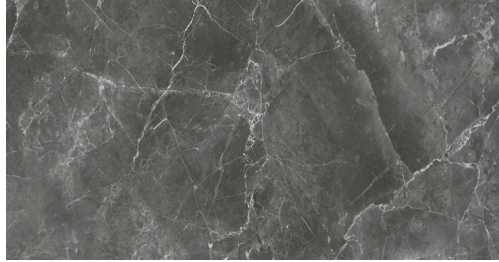

COLLECTION DESTINO

COLOR ROMEO GLOSSY

ITEM NUMBER **DESRO24X48G**
APPLICATION **FLOOR, WALL**

PRODUCT INFO

NOMINAL SIZE	24" X48"
ACTUAL SIZE	23.62" X 47.24"
MATERIAL	PORCELAIN
FINISH	GLOSSY
THICKNESS	8.5 MM
RECTIFIED	YES
VARIATION	V2 SLIGHT
COUNTRY OF ORIGIN	ITALY
CERTIFICATIONS	CERAMICS OF ITALY