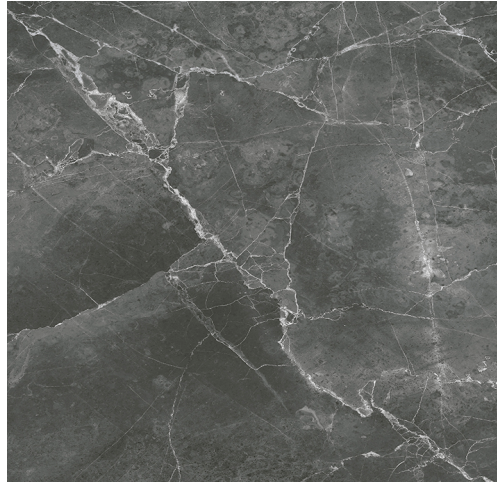

COLLECTION DESTINO

COLOR ROMEO MATTE

ITEM NUMBER **DESRO24X24M**

APPLICATION **FLOOR, WALL**

PRODUCT INFO

NOMINAL SIZE	24" X24"
ACTUAL SIZE	23.62" X 23.62"
MATERIAL	PORCELAIN
FINISH	MATTE
THICKNESS	8.5 MM
RECTIFIED	YES
VARIATION	V2 SLIGHT
COUNTRY OF ORIGIN	ITALY
CERTIFICATIONS	CERAMICS OF ITALY