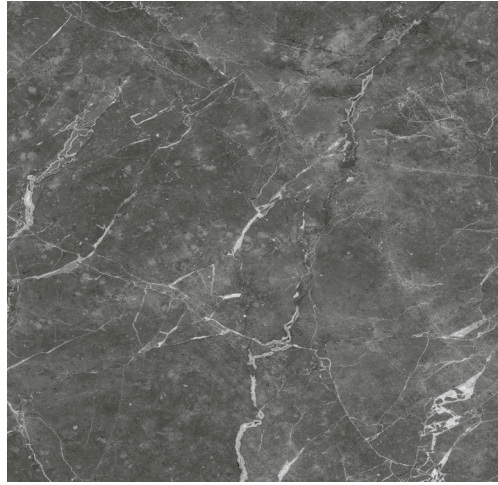

COLLECTION DESTINO

COLOR ROMEO GLOSSY

ITEM NUMBER **DESRO24X24G**

APPLICATION **FLOOR, WALL**

PRODUCT INFO

NOMINAL SIZE	24" X24"
ACTUAL SIZE	23.62" X 23.62"
MATERIAL	PORCELAIN
FINISH	GLOSSY
THICKNESS	8.5 MM
RECTIFIED	YES
VARIATION	V2 SLIGHT
COUNTRY OF ORIGIN	ITALY
CERTIFICATIONS	CERAMICS OF ITALY

TESTING

DCOF WET	-
BREAKING STRENGTH	-50 N/mm²
UNI EN ISO 10545/4	
CHEMICAL RESISTANCE	CONFORMS
UNI EN ISO 10545/13	
STAIN RESISTANCE	CONFORMS
UNI EN ISO 10545/14	
WATER ABSORPTION	- 0.1%
UNI EN ISO 10545/3	
VOC	VOC FREE
RECYCLED CONTENT	NO
FROST RESISTANT	YES
HEAT RESISTANT	YES
DIRECT SUNLIGHT	YES

INSTALLATION

RECOMMENDED GROUT JOINT	3/16"
SEALING REQUIRED	NO
SEALING RECOMMENDED	YES
RECOMMENDED PATTERNS	STACKED; BOND; NO MORE THAN 30% OFFSET FOR STAGGERED PATTERN

PACKAGING

SOLD BY	BOX
PIECES/BOX	4
SQFT/BOX	15.50 SF
SQFT/PIECE	3.88 SF
WEIGHT/BOX	55.12 LBS

USAGE

COMMERCIAL FLOORS	YES
RESIDENTIAL FLOORS	YES
RAMPS & INCLINES	NO
SHOWER WALL	YES
SHOWER FLOOR	NO
STEAM/SAUNA WALL	YES
STEAM/SAUNA FLOOR	NO
FIREPLACE	YES (SURROUND ONLY)

POOL USAGE

POOL DECK	NO
POOL WATERLINE	NO
POOL SUBMERGED	NO
SPA/HOT TUB	NO

EXTERIOR USAGE

	FREEZING	NON-FREEZING
EXTERIOR COVERED WALL	YES	YES
EXTERIOR UNCOVERED WALL	NO	NO
EXTERIOR COVERED FLOOR	NO	NO
EXTERIOR UNCOVERED FLOOR	NO	NO

ADDITIONAL INFORMATION

PLEASE VISIT GLAZZIOSURFACES.COM FOR ADDITIONAL PRODUCT INFORMATION INCLUDING INSTALLATION INSTRUCTIONS AND CARE & MAINTENANCE GUIDELINES. ACTUAL COLOR, SIZE, AND TEXTURE MAY VARY. PLEASE REFER TO SAMPLE CHIP FOR VISUAL ACCURACY.

glazzio®
SURFACES