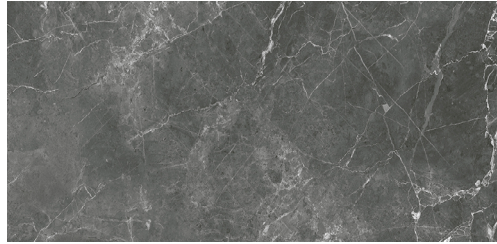

COLLECTION DESTINO

COLOR ROMEO MATTE

ITEM NUMBER **DESRO12X24M**

APPLICATION **FLOOR, WALL**

PRODUCT INFO

NOMINAL SIZE	12" X 24"
ACTUAL SIZE	11.81" X 23.62"
MATERIAL	PORCELAIN
FINISH	MATTE
THICKNESS	8.5 MM
RECTIFIED	YES
VARIATION	V2 SLIGHT
COUNTRY OF ORIGIN	ITALY
CERTIFICATIONS	CERAMICS OF ITALY

INSTALLATION

RECOMMENDED GROUT JOINT	3/16"
SEALING REQUIRED	NO
SEALING RECOMMENDED	YES
RECOMMENDED PATTERNS	STACKED; BOND; NO MORE THAN 30% OFFSET FOR STAGGERED PATTERN

PACKAGING

SOLD BY	BOX
PIECES/BOX	7
SQFT/BOX	13.78 SF
SQFT/PIECE	1.97 SF
WEIGHT/BOX	54.59 LBS