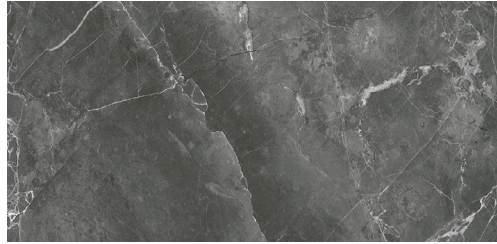

COLLECTION DESTINO

COLOR ROMEO GLOSSY

ITEM NUMBER **DESRO12X24G**

APPLICATION **FLOOR, WALL**

PRODUCT INFO

NOMINAL SIZE	12" X 24"
ACTUAL SIZE	11.81" X 23.62"
MATERIAL	PORCELAIN
FINISH	GLOSSY
THICKNESS	8.5 MM
RECTIFIED	YES
VARIATION	V2 SLIGHT
COUNTRY OF ORIGIN	ITALY
CERTIFICATIONS	CERAMICS OF ITALY

TESTING

DCOF WET	-
BREAKING STRENGTH	-50 N/mm²
UNI EN ISO 10545/4	
CHEMICAL RESISTANCE	CONFORMS
UNI EN ISO 10545/13	
STAIN RESISTANCE	CONFORMS
UNI EN ISO 10545/14	
WATER ABSORPTION	- 0.1%
UNI EN ISO 10545/3	
VOC	VOC FREE
RECYCLED CONTENT	NO
FROST RESISTANT	YES
HEAT RESISTANT	YES
DIRECT SUNLIGHT	YES

INSTALLATION

RECOMMENDED GROUT JOINT	3/16"
SEALING REQUIRED	NO
SEALING RECOMMENDED	YES
RECOMMENDED PATTERNS	STACKED; BOND; NO MORE THAN 30% OFFSET FOR STAGGERED PATTERN

PACKAGING

SOLD BY	BOX
PIECES/BOX	7
SQFT/BOX	13.78 SF
SQFT/PIECE	1.97 SF
WEIGHT/BOX	54.59 LBS

USAGE

COMMERCIAL FLOORS	YES
RESIDENTIAL FLOORS	YES
RAMPS & INCLINES	NO
SHOWER WALL	YES
SHOWER FLOOR	NO
STEAM/SAUNA WALL	YES
STEAM/SAUNA FLOOR	NO
FIREPLACE	YES (SURROUND ONLY)

POOL USAGE

POOL DECK	NO
POOL WATERLINE	NO
POOL SUBMERGED	NO
SPA/HOT TUB	NO

EXTERIOR USAGE	FREEZING	NON-FREEZING
EXTERIOR COVERED WALL	YES	YES
EXTERIOR UNCOVERED WALL	NO	NO
EXTERIOR COVERED FLOOR	NO	NO
EXTERIOR UNCOVERED FLOOR	NO	NO

ADDITIONAL INFORMATION

PLEASE VISIT GLAZZIOSURFACES.COM FOR ADDITIONAL PRODUCT INFORMATION INCLUDING INSTALLATION INSTRUCTIONS AND CARE & MAINTENANCE GUIDELINES. ACTUAL COLOR, SIZE, AND TEXTURE MAY VARY. PLEASE REFER TO SAMPLE CHIP FOR VISUAL ACCURACY.

glazzio®
SURFACES