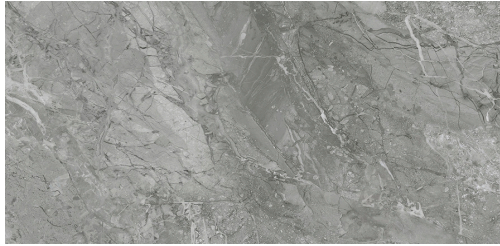

COLLECTION DESTINO

COLOR RENZO

ITEM NUMBER **DESRE48X102G**
APPLICATION **FLOOR, WALL**

PRODUCT INFO

NOMINAL SIZE	48" X 102"
ACTUAL SIZE	47.24" X 102.36"
MATERIAL	PORCELAIN SLAB
FINISH	GLOSSY
THICKNESS	6.5 MM
RECTIFIED	YES
FACES	4
VARIATION	V2 SLIGHT
COUNTRY OF ORIGIN	ITALY
CERTIFICATIONS	CERAMICS OF ITALY