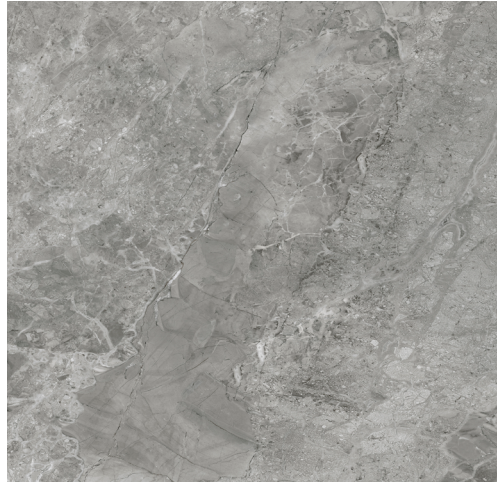

COLLECTION DESTINO

COLOR RENZO GLOSSY

ITEM NUMBER **DESRE24X24G**

APPLICATION **FLOOR, WALL**

PRODUCT INFO

NOMINAL SIZE	24" X 24"
ACTUAL SIZE	23.62" X 23.62"
MATERIAL	PORCELAIN
FINISH	GLOSSY
THICKNESS	8.5 MM
RECTIFIED	YES
VARIATION	V2 SLIGHT
COUNTRY OF ORIGIN	ITALY
CERTIFICATIONS	CERAMICS OF ITALY