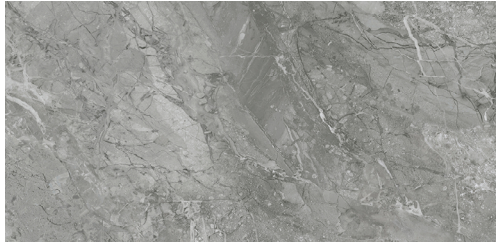

## COLOR RENZO MATTE

ITEM NUMBER **DESRE12X24M**

APPLICATION **FLOOR, WALL**