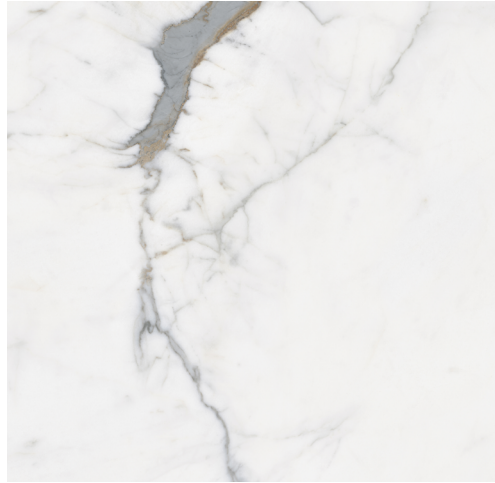

COLLECTION DESTINO

COLOR PORTIA GLOSSY

ITEM NUMBER **DESPO24X24G**

APPLICATION **FLOOR, WALL**

PRODUCT INFO

NOMINAL SIZE	24" X24"
ACTUAL SIZE	23.62" X 23.62"
MATERIAL	PORCELAIN
FINISH	GLOSSY
THICKNESS	8.5 MM
RECTIFIED	YES
VARIATION	V2 SLIGHT
COUNTRY OF ORIGIN	ITALY
CERTIFICATIONS	CERAMICS OF ITALY