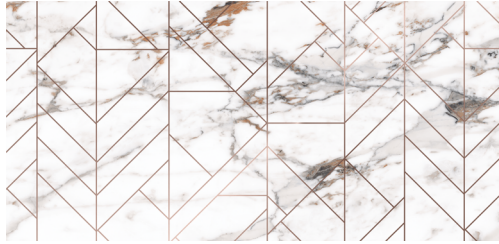

COLLECTION DESTINO

COLOR LUCIA DECO

ITEM NUMBER **DESLUDEC0G**
APPLICATION **FLOOR, WALL**

PRODUCT INFO

NOMINAL SIZE	24" X48"
ACTUAL SIZE	23.62" X 47.24"
MATERIAL	PORCELAIN
FINISH	GLOSSY W/ ROSE GOLD METAL INSETS
THICKNESS	8.5 MM
RECTIFIED	YES
VARIATION	V2 SLIGHT
COUNTRY OF ORIGIN	ITALY
CERTIFICATIONS	CERAMICS OF ITALY