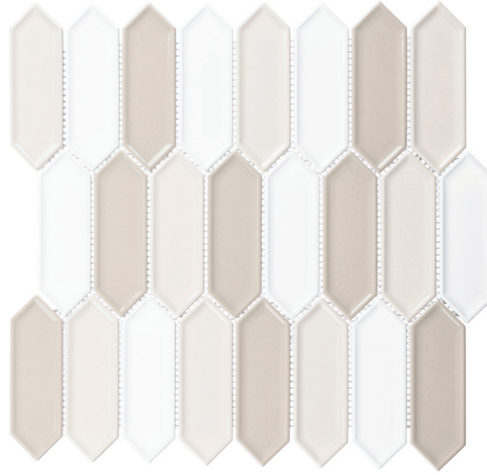

COLLECTION DECKO

COLOR MID CENTURY 2X5 PICKET MOSAIC

ITEM NUMBER **DEK3511**

APPLICATION **WALL**

PRODUCT INFO

NOMINAL SHEET SIZE	11" X 12"
ACTUAL SHEET SIZE	11"X 11.50"
INDIVIDUAL TILE SIZE	2" X 5"
MATERIAL	PORCELAIN TILE
FINISH	GLOSSY
THICKNESS	7 MM
VARIATION	V2

CERTIFICATIONS

TESTING

DCOF WET	-
MOHS	4
PEI RATING	CLASS 4
BREAKING STRENGTH	1196
ASTM C648	
CHEMICAL RESISTANCE	A
ASTM C650	
STAIN RESISTANCE	A
ASTM C1378	
WATER ABSORPTION	< 0.5%
ASTM C373	
VOC	VOC FREE
RECYCLED CONTENT	NO
FROST RESISTANT	YES
HEAT RESISTANT	YES
DIRECT SUNLIGHT	YES

INSTALLATION

RECOMMENDED GROUT JOINT	PER MOSAIC SPACING
SEALING REQUIRED	NO
SEALING RECOMMENDED	YES

PACKAGING

SOLD BY	SHEET
SQFT/SHEET	0.88
WEIGHT/SHEET	2.53 LBS

USAGE

COMMERCIAL FLOORS	NO
RESIDENTIAL FLOORS	NO
RAMPS & INCLINES	NO
SHOWER WALL	YES
SHOWER FLOOR	NO
STEAM/SAUNA WALL	YES
STEAM/SAUNA FLOOR	NO
FIREPLACE	SURROUND

POOL USAGE

POOL DECK	NO
POOL WATERLINE	YES
POOL SUBMERGED	YES
SPA/HOT TUB	YES

EXTERIOR USAGE

	FREEZING	NON-FREEZING
EXTERIOR COVERED WALL	YES	YES
EXTERIOR UNCOVERED WALL	YES	YES
EXTERIOR COVERED FLOOR	NO	NO
EXTERIOR UNCOVERED FLOOR	NO	NO

ADDITIONAL INFORMATION

PLEASE VISIT GLAZZIOSURFACES.COM FOR ADDITIONAL PRODUCT INFORMATION INCLUDING INSTALLATION INSTRUCTIONS AND CARE & MAINTENANCE GUIDELINES.

ACTUAL COLOR, SIZE, AND TEXTURE MAY VARY. PLEASE REFER TO SAMPLE CHIP FOR VISUAL ACCURACY.

glazzio®
SURFACES