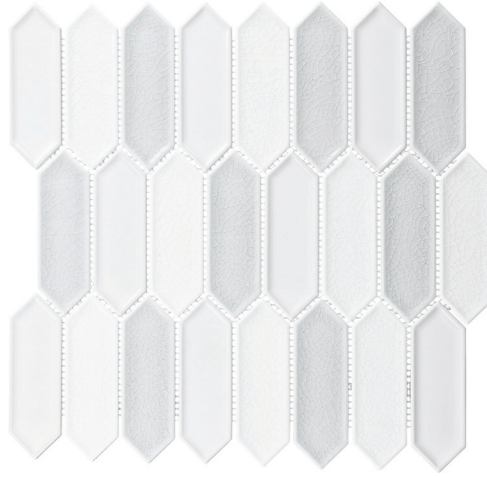

COLLECTION DECKO

COLOR MODERN PAQUIN 2X5 PICKET MOSAIC

ITEM NUMBER **DEK3508**

APPLICATION **WALL**

PRODUCT INFO

NOMINAL SHEET SIZE	11" X 12"
ACTUAL SHEET SIZE	11"X 11.50"
INDIVIDUAL TILE SIZE	2" X 5"
MATERIAL	PORCELAIN TILE
FINISH	GLOSSY + CRACKLE FINISH
THICKNESS	7 MM
VARIATION	V2

CERTIFICATIONS

TESTING

DCOF WET	-
MOHS	4
PEI RATING	CLASS 4
BREAKING STRENGTH	1196
ASTM C648	
CHEMICAL RESISTANCE	A
ASTM C650	
STAIN RESISTANCE	A
ASTM C1378	
WATER ABSORPTION	< 0.5%
ASTM C373	
VOC	VOC FREE
RECYCLED CONTENT	NO
FROST RESISTANT	YES
HEAT RESISTANT	YES
DIRECT SUNLIGHT	YES

INSTALLATION

RECOMMENDED GROUT JOINT	PER MOSAIC SPACING
SEALING REQUIRED	YES
SEALING RECOMMENDED	YES

PACKAGING

SOLD BY	SHEET
SQFT/SHEET	0.88
WEIGHT/SHEET	2.53 LBS

USAGE

COMMERCIAL FLOORS	NO
RESIDENTIAL FLOORS	NO
RAMPS & INCLINES	NO
SHOWER WALL	YES
SHOWER FLOOR	NO
STEAM/SAUNA WALL	YES
STEAM/SAUNA FLOOR	NO
FIREPLACE	SURROUND

POOL USAGE

POOL DECK	NO
POOL WATERLINE	NO
POOL SUBMERGED	NO
SPA/HOT TUB	NO

EXTERIOR USAGE

	FREEZING	NON-FREEZING
EXTERIOR COVERED WALL	NO	YES
EXTERIOR UNCOVERED WALL	NO	YES
EXTERIOR COVERED FLOOR	NO	NO
EXTERIOR UNCOVERED FLOOR	NO	NO

ADDITIONAL INFORMATION

PLEASE VISIT GLAZZIOSURFACES.COM FOR ADDITIONAL PRODUCT INFORMATION INCLUDING INSTALLATION INSTRUCTIONS AND CARE & MAINTENANCE GUIDELINES.

ACTUAL COLOR, SIZE, AND TEXTURE MAY VARY. PLEASE REFER TO SAMPLE CHIP FOR VISUAL ACCURACY.

glazzio®
SURFACES