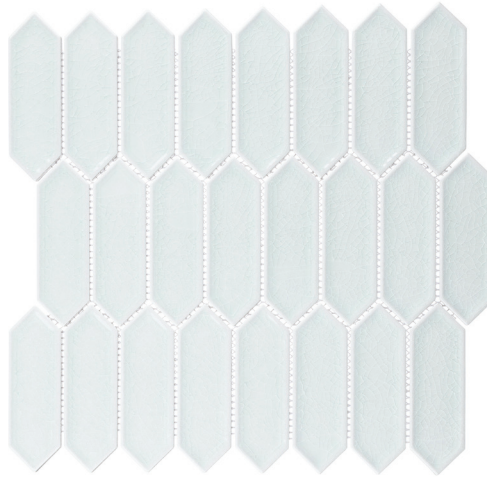

COLLECTION DECKO

COLOR SWEET ERTE 2X5 PICKET MOSAIC

ITEM NUMBER **DEK3504**

APPLICATION **WALL**

PRODUCT INFO

NOMINAL SHEET SIZE	11" X 12"
ACTUAL SHEET SIZE	11"X 11.50"
INDIVIDUAL TILE SIZE	2" X 5"
MATERIAL	PORCELAIN TILE
FINISH	CRACKLE FINISH
THICKNESS	7 MM
VARIATION	V2

CERTIFICATIONS

TESTING

DCOF WET	-
MOHS	4
PEI RATING	CLASS 4
BREAKING STRENGTH	1196
ASTM C648	
CHEMICAL RESISTANCE	A
ASTM C650	
STAIN RESISTANCE	A
ASTM C1378	
WATER ABSORPTION	< 0.5%
ASTM C373	
VOC	VOC FREE
RECYCLED CONTENT	NO
FROST RESISTANT	YES
HEAT RESISTANT	YES
DIRECT SUNLIGHT	YES

INSTALLATION

RECOMMENDED GROUT JOINT	PER MOSAIC SPACING
SEALING REQUIRED	YES
SEALING RECOMMENDED	YES

PACKAGING

SOLD BY	SHEET
SQFT/SHEET	0.88
WEIGHT/SHEET	2.53 LBS

USAGE

COMMERCIAL FLOORS	NO
RESIDENTIAL FLOORS	NO
RAMPS & INCLINES	NO
SHOWER WALL	YES
SHOWER FLOOR	NO
STEAM/SAUNA WALL	YES
STEAM/SAUNA FLOOR	NO
FIREPLACE	SURROUND

POOL USAGE

POOL DECK	NO
POOL WATERLINE	NO
POOL SUBMERGED	NO
SPA/HOT TUB	NO

EXTERIOR USAGE

	FREEZING	NON-FREEZING
EXTERIOR COVERED WALL	NO	YES
EXTERIOR UNCOVERED WALL	NO	YES
EXTERIOR COVERED FLOOR	NO	NO
EXTERIOR UNCOVERED FLOOR	NO	NO

ADDITIONAL INFORMATION

PLEASE VISIT GLAZZIOSURFACES.COM FOR ADDITIONAL PRODUCT INFORMATION INCLUDING INSTALLATION INSTRUCTIONS AND CARE & MAINTENANCE GUIDELINES.

ACTUAL COLOR, SIZE, AND TEXTURE MAY VARY. PLEASE REFER TO SAMPLE CHIP FOR VISUAL ACCURACY.

glazzio®
SURFACES