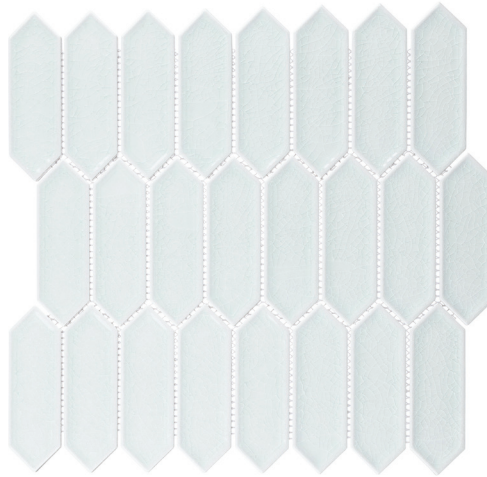

COLLECTION DECKO

COLOR SWEET ERTE 2X5 PICKET MOSAIC

ITEM NUMBER **DEK3504**
APPLICATION **FLOOR, WALL**

PRODUCT INFO

NOMINAL SHEET SIZE	11" X 12"
ACTUAL SHEET SIZE	11"X 11.50"
INDIVIDUAL TILE SIZE	2" X 5"
MATERIAL	PORCELAIN TILE
FINISH	CRACKLE FINISH
THICKNESS	7 MM
VARIATION	V2

CERTIFICATIONS

TESTING

DCOF WET	-
MOHS	4
PEI RATING	CLASS 4
BREAKING STRENGTH	1196
ASTM C648	
CHEMICAL RESISTANCE	A
ASTM C650	
STAIN RESISTANCE	A
ASTM C1378	
WATER ABSORPTION	< 0.5%
ASTM C373	
VOC	VOC FREE
RECYCLED CONTENT	NO
FROST RESISTANT	YES
HEAT RESISTANT	YES
DIRECT SUNLIGHT	YES

INSTALLATION

RECOMMENDED GROUT JOINT	PER MOSAIC SPACING
SEALING REQUIRED	YES
SEALING RECOMMENDED	YES

PACKAGING

SOLD BY	SHEET
SQFT/SHEET	0.88
WEIGHT/SHEET	2.53 LBS

USAGE

COMMERCIAL FLOORS	NO
RESIDENTIAL FLOORS	NO
RAMPS & INCLINES	NO
SHOWER WALL	YES
SHOWER FLOOR	NO
STEAM/SAUNA WALL	YES
STEAM/SAUNA FLOOR	NO
FIREPLACE	SURROUND

POOL USAGE

POOL DECK	NO
POOL WATERLINE	NO
POOL SUBMERGED	NO
SPA/HOT TUB	NO

EXTERIOR USAGE

	FREEZING	NON-FREEZING
EXTERIOR COVERED WALL	NO	YES
EXTERIOR UNCOVERED WALL	NO	YES
EXTERIOR COVERED FLOOR	NO	NO
EXTERIOR UNCOVERED FLOOR	NO	NO

ADDITIONAL INFORMATION

PLEASE VISIT GLAZZIOSURFACES.COM FOR ADDITIONAL PRODUCT INFORMATION INCLUDING INSTALLATION INSTRUCTIONS AND CARE & MAINTENANCE GUIDELINES.

ACTUAL COLOR, SIZE, AND TEXTURE MAY VARY. PLEASE REFER TO SAMPLE CHIP FOR VISUAL ACCURACY.

glazzio®
SURFACES