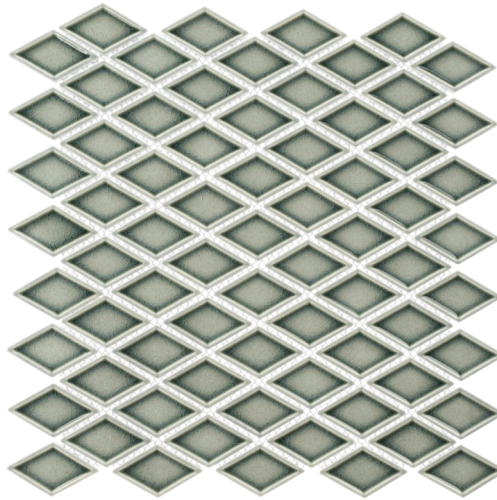

COLLECTION DAYMON

COLOR EMERGENE

ITEM NUMBER **DAY6274**

APPLICATION **WALL**

PRODUCT INFO

NOMINAL SHEET SIZE	11" x 12"
ACTUAL SHEET SIZE	11.19" x 11.88"
INDIVIDUAL TILE SIZE	DIAMOND
MATERIAL	RECYCLED GLASS
FINISH	CRACKLE GLAZE + POLISHED
THICKNESS	6 MM
VARIATION	V3 MODERATE
CERTIFICATIONS	RECYCLED CONTENT

TESTING

VOC	VOC FREE
RECYCLED CONTENT	YES
FROST RESISTANT	YES
HEAT RESISTANT	YES
DIRECT SUNLIGHT	YES

INSTALLATION

RECOMMENDED GROUT JOINT	PER MOSAIC
SEALING REQUIRED	YES FOR SHOWERS
SEALING RECOMMENDED	YES
RECOMMENDED PATTERNS	PER MOSAIC

PACKAGING

SOLD BY	BOX
SHEETS/BOX	5
SQ FT/BOX	4.6 SF
SQ FT/PIECE	0.92 SF
WEIGHT/SHEET	2.73 LBS

ADDITIONAL INFORMATION

PLEASE VISIT GLAZZIOSURFACES.COM FOR ADDITIONAL PRODUCT INFORMATION INCLUDING INSTALLATION INSTRUCTIONS AND CARE & MAINTENANCE GUIDELINES.

ACTUAL COLOR, SIZE, AND TEXTURE MAY VARY. PLEASE REFER TO SAMPLE CHIP FOR VISUAL ACCURACY.

USAGE

COMMERCIAL FLOORS	NO
RESIDENTIAL FLOORS	NO
RAMPS & INCLINES	NO
SHOWER WALL	YES
SHOWER FLOOR	NO
STEAM/SAUNA WALL	YES
STEAM/SAUNA FLOOR	NO
FIREPLACE SURROUND	YES

POOL USAGE

POOL DECK	NO
POOL WATERLINE	NO
POOL SUBMERGED	NO
SPA/HOT TUB	NO

EXTERIOR USAGE

	FREEZING	NON-FREEZING
EXTERIOR COVERED WALL	NO	NO
EXTERIOR UNCOVERED WALL	NO	NO
EXTERIOR COVERED FLOOR	NO	NO
EXTERIOR UNCOVERED FLOOR	NO	NO

glazzio®
SURFACES