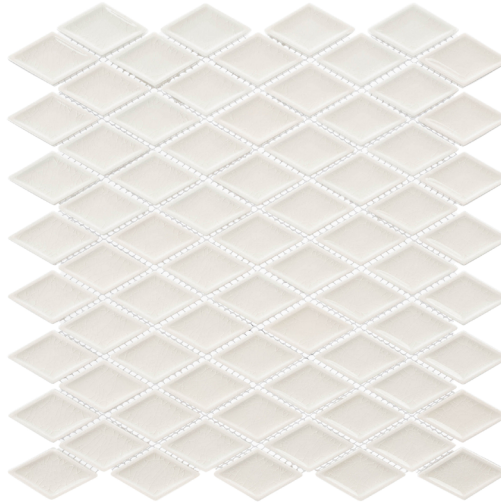

COLLECTION DAYMON

COLOR WEXEL

ITEM NUMBER **DAY6271**

APPLICATION **WALL**

PRODUCT INFO

NOMINAL SHEET SIZE	11" x 12"
ACTUAL SHEET SIZE	11.19" x 11.88"
INDIVIDUAL TILE SIZE	DIAMOND
MATERIAL	RECYCLED GLASS
FINISH	CRACKLE GLAZE + POLISHED
THICKNESS	6 MM
VARIATION	V3 MODERATE
CERTIFICATIONS	RECYCLED CONTENT