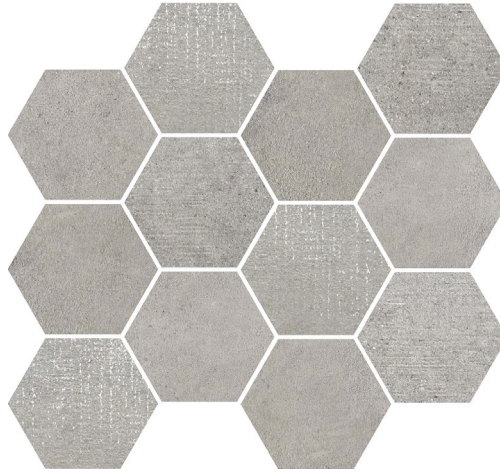

COLLECTION CHI TOWN

COLOR WRIGLEY HEX MOSAIC

ITEM NUMBER **CHIWRHEXMOSM**

APPLICATION **FLOOR, WALL**

PRODUCT INFO

NOMINAL SHEET SIZE	14" X 12"
ACTUAL SHEET SIZE	13.78" X 11.93"
INDIVIDUAL TILE SIZE	2" X 3" HEXAGON
MATERIAL	COLORBODY PORCELAIN
FINISH	MATTE + SEMI-POLISHED
THICKNESS	8.5 MM
COUNTRY OF ORIGIN	ITALY
CERTIFICATIONS	52% RECYCLED MATERIAL, CERAMICS OF ITALY

TESTING

DCOF WET	≥ 0.42
BREAKING STRENGTH	> 40 N/MM2
UNI EN ISO 10545/4	
CHEMICAL RESISTANCE	LA-HA-A
UNI EN ISO 10545/13	
STAIN RESISTANCE	CLASS 5
UNI EN ISO 10545/14	
WATER ABSORPTION	< 0.15%
UNI EN ISO 10545/3	
VOC	NONE
RECYCLED CONTENT	52%
FROST RESISTANT	YES
HEAT RESISTANT	YES
DIRECT SUNLIGHT	YES

INSTALLATION

RECOMMENDED GROUT JOINT	PER MOSAIC SPACING
SEALING REQUIRED	NO
SEALING RECOMMENDED	YES

PACKAGING

SOLD BY	BOX
SHEETS/BOX	6
SQFT/BOX	6.89 SF
SQFT/SHEET	1.15 SF
WEIGHT/BOX	30.86 LBS

USAGE

COMMERCIAL FLOORS	YES
RESIDENTIAL FLOORS	YES
RAMPS & INCLINES	NO
SHOWER WALL	YES
SHOWER FLOOR	YES
STEAM/SAUNA WALL	YES
STEAM/SAUNA FLOOR	NO
FIREPLACE	YES

POOL USAGE

POOL DECK	NO
POOL WATERLINE	YES
POOL SUBMERGED	YES (WALL ONLY)
SPA/HOT TUB	YES

EXTERIOR USAGE

	FREEZING	NON-FREEZING
EXTERIOR COVERED WALL	YES	YES
EXTERIOR UNCOVERED WALL	YES	YES
EXTERIOR COVERED FLOOR	NO	NO
EXTERIOR UNCOVERED FLOOR	NO	NO

ADDITIONAL INFORMATION

PLEASE VISIT GLAZZIOSURFACES.COM FOR ADDITIONAL PRODUCT INFORMATION INCLUDING INSTALLATION INSTRUCTIONS AND CARE & MAINTENANCE GUIDELINES.

ACTUAL COLOR, SIZE, AND TEXTURE MAY VARY. PLEASE REFER TO SAMPLE CHIP FOR VISUAL ACCURACY.

glazzio®
SURFACES