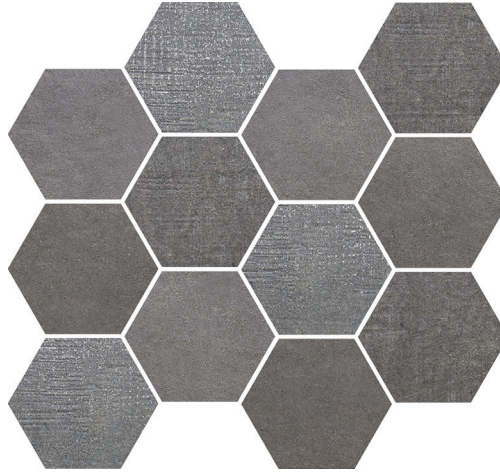

COLLECTION CHI TOWN

COLOR DEEP DISH HEX MOSAIC

ITEM NUMBER **CHIDEHEXMOSM**

APPLICATION **FLOOR, WALL**

PRODUCT INFO

NOMINAL SHEET SIZE	14" X 12"
ACTUAL SHEET SIZE	13.78" X 11.93"
INDIVIDUAL TILE SIZE	2" X 3" HEXAGON
MATERIAL	COLORBODY PORCELAIN
FINISH	MATTE + SEMI-POLISHED
THICKNESS	8.5 MM
COUNTRY OF ORIGIN	ITALY
CERTIFICATIONS	52% RECYCLED MATERIAL, CERAMICS OF ITALY

TESTING

DCOF WET	≥ 0.42
BREAKING STRENGTH	> 40 N/MM2
UNI EN ISO 10545/4	
CHEMICAL RESISTANCE	LA-HA-A
UNI EN ISO 10545/13	
STAIN RESISTANCE	CLASS 5
UNI EN ISO 10545/14	
WATER ABSORPTION	< 0.15%
UNI EN ISO 10545/3	
VOC	NONE
RECYCLED CONTENT	52%
FROST RESISTANT	YES
HEAT RESISTANT	YES
DIRECT SUNLIGHT	YES

INSTALLATION

RECOMMENDED GROUT JOINT	PER MOSAIC SPACING
SEALING REQUIRED	NO
SEALING RECOMMENDED	YES

PACKAGING

SOLD BY	BOX
SHEETS/BOX	6
SQFT/BOX	6.89 SF
SQFT/SHEET	1.15 SF
WEIGHT/BOX	30.86 LBS

USAGE

COMMERCIAL FLOORS	YES
RESIDENTIAL FLOORS	YES
RAMPS & INCLINES	NO
SHOWER WALL	YES
SHOWER FLOOR	YES
STEAM/SAUNA WALL	YES
STEAM/SAUNA FLOOR	NO
FIREPLACE	YES

POOL USAGE

POOL DECK	NO
POOL WATERLINE	YES
POOL SUBMERGED	YES (WALL ONLY)
SPA/HOT TUB	YES

EXTERIOR USAGE

	FREEZING	NON-FREEZING
EXTERIOR COVERED WALL	YES	YES
EXTERIOR UNCOVERED WALL	YES	YES
EXTERIOR COVERED FLOOR	NO	NO
EXTERIOR UNCOVERED FLOOR	NO	NO

ADDITIONAL INFORMATION

PLEASE VISIT GLAZZIOSURFACES.COM FOR ADDITIONAL PRODUCT INFORMATION INCLUDING INSTALLATION INSTRUCTIONS AND CARE & MAINTENANCE GUIDELINES.

ACTUAL COLOR, SIZE, AND TEXTURE MAY VARY. PLEASE REFER TO SAMPLE CHIP FOR VISUAL ACCURACY.

glazzio®
SURFACES