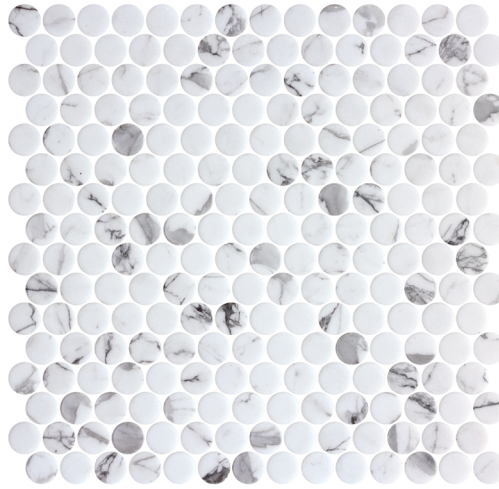

COLLECTION CAROLINA DOTS

COLOR FASHION SPEC

ITEM NUMBER **CAR2012**
APPLICATION **FLOOR, WALL**

PRODUCT INFO

NOMINAL SHEET SIZE	11" X 11"
ACTUAL SHEET SIZE	11.29" X 11.18"
INDIVIDUAL TILE SIZE	3/4"
MATERIAL	RECYCLED GLASS
FINISH	MATTE
THICKNESS	6 MM
COUNTRY OF ORIGIN	SPAIN
CERTIFICATIONS	98% RECYCLED MATERIAL

TESTING

DCOF WET	≥ 0.42
BREAKING STRENGTH	-
UNI EN ISO 10545/4	
CHEMICAL RESISTANCE	GA - GLA - GHA
UNI EN ISO 10545/13	
STAIN RESISTANCE	CLASS 5
UNI EN ISO 10545/14	
WATER ABSORPTION	NONE
UNI EN ISO 10545/3	
VOC	VOC FREE
RECYCLED CONTENT	98%
FROST RESISTANT	YES
HEAT RESISTANT	YES
DIRECT SUNLIGHT	YES

INSTALLATION

RECOMMENDED GROUT JOINT	PER MOSAIC SPACING
SEALING REQUIRED	NO
SEALING RECOMMENDED	YES

PACKAGING

SOLD BY	SHEET
SQFT/SHEET	0.87 SF
WEIGHT/SHEET	1.85 LBS

USAGE

COMMERCIAL FLOORS	NO
RESIDENTIAL FLOORS	YES
RAMPS & INCLINES	NO
SHOWER WALL	YES
SHOWER FLOOR	YES
STEAM/SAUNA WALL	YES
STEAM/SAUNA FLOOR	YES
FIREPLACE	YES

POOL USAGE

POOL DECK	NO
POOL WATERLINE	YES
POOL SUBMERGED	YES
SPA/HOT TUB	YES

EXTERIOR USAGE

	FREEZING	NON-FREEZING
EXTERIOR COVERED WALL	YES	YES
EXTERIOR UNCOVERED WALL	YES	YES
EXTERIOR COVERED FLOOR	NO	NO
EXTERIOR UNCOVERED FLOOR	NO	NO

ADDITIONAL INFORMATION

PLEASE VISIT GLAZZIOSURFACES.COM FOR ADDITIONAL PRODUCT INFORMATION INCLUDING INSTALLATION INSTRUCTIONS AND CARE & MAINTENANCE GUIDELINES.

ACTUAL COLOR, SIZE, AND TEXTURE MAY VARY. PLEASE REFER TO SAMPLE CHIP FOR VISUAL ACCURACY.

glazzio®
SURFACES