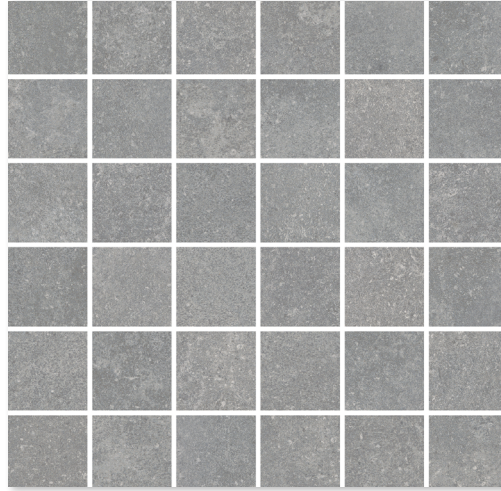

COLLECTION BARE

COLOR SETA 2X2 MOSAIC

ITEM NUMBER **BARSE2X2MOSM**

APPLICATION **FLOOR, WALL**

PRODUCT INFO

NOMINAL SIZE	12" X 12"
ACTUAL SIZE	11.69" X 11.69"
RECTIFIED	NO
MATERIAL	COLORBODY PORCELAIN
THICKNESS	8.5 MM
FINISH	MATTE
FACES	N/A
VARIATION	V3 MODERATE
COUNTRY OF ORIGIN	ITALY
CERTIFICATION	CERAMICS OF ITALY

TESTING

DCOF	≥0.60
MOHS SCRATCH HARDNESS	≥ 6
BREAKING STRENGTH	> 1300 N; 35 N/mm²
UNI EN ISO 10545/4	
CHEMICAL RESISTANCE	GB MINIMUM
UNI EN ISO 10545/13	
STAIN RESISTANCE	CLASS 3 MINIMUM
UNI EN ISO 10545/14	
WATER ABSORPTION	<0.5%
ASTM C373	
VOC	NONE
FROST RESISTANT	YES
HEAT RESISTANT	YES
DIRECT SUNLIGHT	YES

INSTALLATION

RECOMMENDED GROUT JOINT	PER MOSAIC
SEALING REQUIRED	NO
SEALING RECOMMENDED	YES
RECOMMENDED PATTERNS	PER MOSAIC

PACKAGING

SOLD BY	BOX
PIECES/BOX	5
POUNDS PER PIECE/SHEET	3.79 LBS
SQFT/BOX	4.84 SF
SQFT/PIECE	.97 SF
WEIGHT/BOX	18.96 LBS

USAGE

COMMERCIAL FLOORS	YES
RESIDENTIAL FLOORS	YES
RAMPS & INCLINES	NO
SHOWER WALL	YES
SHOWER FLOOR	YES
STEAM/SAUNA WALL	YES
STEAM/SAUNA FLOOR	YES
FIREPLACE	YES

POOL USAGE

POOL DECK	YES
POOL WATERLINE	YES
POOL SUBMERGED	YES
SPA/HOT TUB	YES

EXTERIOR USAGE

	FREEZING	NON-FREEZING
EXTERIOR COVERED WALL	YES	YES
EXTERIOR UNCOVERED WALL	YES	YES
EXTERIOR COVERED FLOOR	YES	YES
EXTERIOR UNCOVERED FLOOR	YES	YES

ADDITIONAL INFORMATION

PLEASE VISIT GLAZZIOSURFACES.COM FOR ADDITIONAL PRODUCT INFORMATION INCLUDING INSTALLATION INSTRUCTIONS AND CARE & MAINTENANCE GUIDELINES.

ACTUAL COLOR, SIZE, AND TEXTURE MAY VARY. PLEASE REFER TO SAMPLE CHIP FOR VISUAL ACCURACY.

glazzio®
SURFACES