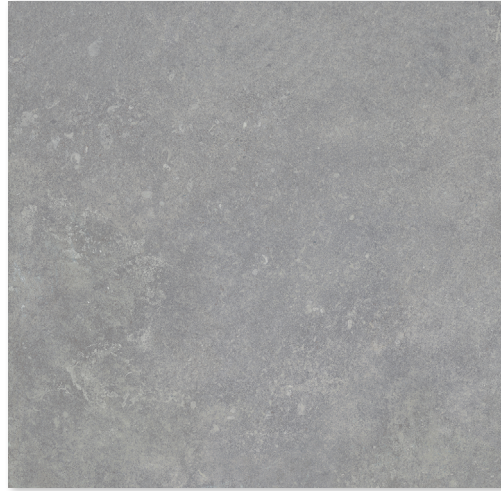

COLLECTION BARE COLOR SETA 24X24

ITEM NUMBER **BARSE24X24M**

APPLICATION **FLOOR, WALL**

PRODUCT INFO

NOMINAL SIZE	24" X 24"
ACTUAL SIZE	23.48" X 23.48"
RECTIFIED	YES
MATERIAL	COLOR BODY PORCELAIN
THICKNESS	8.5 MM
FINISH	MATTE
FACES	40
VARIATION	V3 MODERATE
COUNTRY OF ORIGIN	ITALY
CERTIFICATION	CERAMICS OF ITALY

TESTING

DCOF	≥0.60
MOHS SCRATCH HARDNESS	≥ 6
BREAKING STRENGTH	> 1300 N; 35 N/mm²
UNI EN ISO 10545/4	
CHEMICAL RESISTANCE	GB MINIMUM
UNI EN ISO 10545/13	
STAIN RESISTANCE	CLASS 3 MINIMUM
UNI EN ISO 10545/14	
WATER ABSORPTION	<0.5%
ASTM C373	
VOC	NONE
FROST RESISTANT	YES
HEAT RESISTANT	YES
DIRECT SUNLIGHT	YES

INSTALLATION

RECOMMENDED GROUT JOINT	1/16"
SEALING REQUIRED	NO
SEALING RECOMMENDED	YES
RECOMMENDED PATTERNS	STACKED BOND; NO MORE THAN 30% OFFSET FOR STAGGERED PATTERN

PACKAGING

	BOX
SOLD BY	BOX
PIECES/BOX	4
SQFT/BOX	15.50 SF
SQFT/PIECE	3.88 SF

USAGE

COMMERCIAL FLOORS	YES
RESIDENTIAL FLOORS	YES
RAMPS & INCLINES	NO
SHOWER WALL	YES
SHOWER FLOOR	YES
STEAM/SAUNA WALL	YES
STEAM/SAUNA FLOOR	YES
FIREPLACE	YES

POOL USAGE

POOL DECK	YES
POOL WATERLINE	YES
POOL SUBMERGED	YES
SPA/HOT TUB	YES

EXTERIOR USAGE

	FREEZING	NON-FREEZING
EXTERIOR COVERED WALL	YES	YES
EXTERIOR UNCOVERED WALL	YES	YES
EXTERIOR COVERED FLOOR	YES	YES
EXTERIOR UNCOVERED FLOOR	YES	YES

ADDITIONAL INFORMATION

PLEASE VISIT GLAZZIOSURFACES.COM FOR ADDITIONAL PRODUCT INFORMATION INCLUDING INSTALLATION INSTRUCTIONS AND CARE & MAINTENANCE GUIDELINES.

ACTUAL COLOR, SIZE, AND TEXTURE MAY VARY. PLEASE REFER TO SAMPLE CHIP FOR VISUAL ACCURACY.

glazzio®
SURFACES