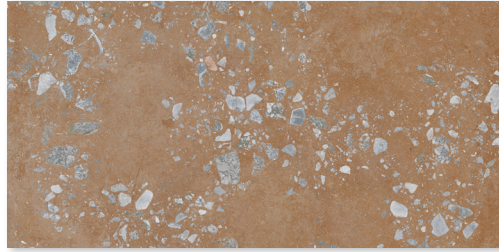

COLLECTION BARE

COLOR PELLE EXPOSED 24X48

ITEM NUMBER **BARPE24X48EXM**

APPLICATION **FLOOR, WALL**

PRODUCT INFO

NOMINAL SIZE	24" X 48"
ACTUAL SIZE	23.48" X 47.05"
RECTIFIED	YES
MATERIAL	COLOR BODY PORCELAIN
THICKNESS	8.5 MM
FINISH	MATTE
FACES	20
VARIATION	V3 MODERATE
COUNTRY OF ORIGIN	ITALY
CERTIFICATION	CERAMICS OF ITALY

TESTING

DCOF	≥0.60
MOHS SCRATCH HARDNESS	≥6
BREAKING STRENGTH	> 1300 N; 35 N/mm²
UNI EN ISO 10545/4	
CHEMICAL RESISTANCE	GB MINIMUM
UNI EN ISO 10545/13	
STAIN RESISTANCE	CLASS 3 MINIMUM
UNI EN ISO 10545/14	
WATER ABSORPTION	<0.5%
ASTM C373	
VOC	NONE
FROST RESISTANT	YES
HEAT RESISTANT	YES
DIRECT SUNLIGHT	YES

INSTALLATION

RECOMMENDED GROUT JOINT	1/16"
SEALING REQUIRED	NO
SEALING RECOMMENDED	YES
RECOMMENDED PATTERNS	STACKED BOND; NO MORE THAN 30% OFFSET FOR STAGGERED PATTERN

PACKAGING

SOLD BY	BOX
PIECES/BOX	2
SQFT/BOX	15.50 SF
SQFT/PIECE	7.75 SF
WEIGHT/BOX	62.39 LBS

2361 NOSTRAND AVE #301
BROOKLYN, NY 11210
INFO@GLAZZIOSURFACES.COM
(718) 663-4747

USAGE

COMMERCIAL FLOORS	YES
RESIDENTIAL FLOORS	YES
RAMPS & INCLINES	NO
SHOWER WALL	YES
SHOWER FLOOR	YES
STEAM/SAUNA WALL	YES
STEAM/SAUNA FLOOR	YES
FIREPLACE	YES

POOL USAGE

POOL DECK	YES
POOL WATERLINE	YES
POOL SUBMERGED	YES
SPA/HOT TUB	YES

EXTERIOR USAGE	FREEZING	NON-FREEZING
EXTERIOR COVERED WALL	YES	YES
EXTERIOR UNCOVERED WALL	YES	YES
EXTERIOR COVERED FLOOR	YES	YES
EXTERIOR UNCOVERED FLOOR	YES	YES

ADDITIONAL INFORMATION

PLEASE VISIT GLAZZIOSURFACES.COM FOR ADDITIONAL PRODUCT INFORMATION INCLUDING INSTALLATION INSTRUCTIONS AND CARE & MAINTENANCE GUIDELINES.

ACTUAL COLOR, SIZE, AND TEXTURE MAY VARY. PLEASE REFER TO SAMPLE CHIP FOR VISUAL ACCURACY.

glazzio.
SURFACES