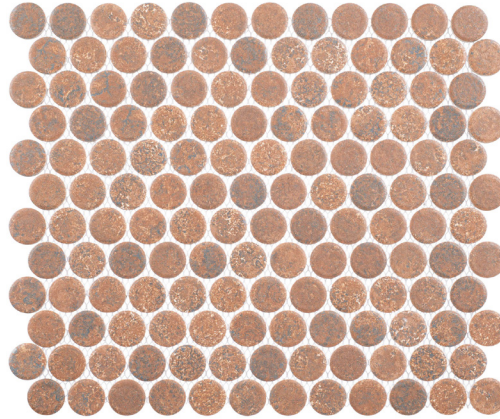

COLLECTION BELWORTH

COLOR FYRELLE

ITEM NUMBER **BWH6286**
APPLICATION **FLOOR, WALL**

PRODUCT INFO

SHEET SIZE	11" x 12.5"
INDIVIDUAL TILE SIZE	1" PENNY ROUND
MATERIAL	PORCELAIN
FINISH	MATTE
THICKNESS	5 MM
VARIATION	V3 MODERATE

PACKAGING

SOLD BY	SHEET
SHEETS/BOX	10
SQ FT/BOX	9.50 SF
SQ FT/PIECE	0.95 SF
WEIGHT/SHEET	2.13 LBS

ADDITIONAL INFORMATION

PLEASE VISIT GLAZZIOSURFACES.COM FOR ADDITIONAL PRODUCT INFORMATION INCLUDING INSTALLATION INSTRUCTIONS AND CARE & MAINTENANCE GUIDELINES. ACTUAL COLOR, SIZE, AND TEXTURE MAY VARY. PLEASE REFER TO SAMPLE CHIP FOR VISUAL ACCURACY.