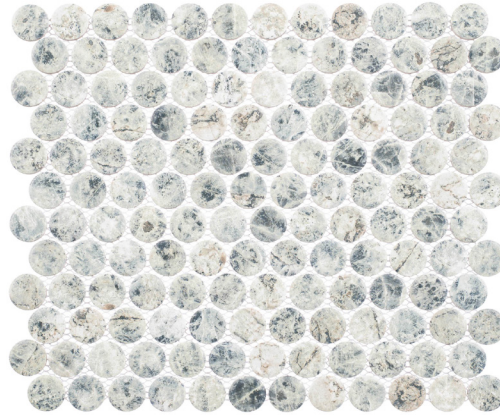

COLLECTION BELWORTH

COLOR JANESSE

ITEM NUMBER **BWH6285**
APPLICATION **FLOOR, WALL**

PRODUCT INFO

SHEET SIZE	11" x 12.5"
INDIVIDUAL TILE SIZE	1" PENNY ROUND
MATERIAL	PORCELAIN
FINISH	MATTE
THICKNESS	5 MM
VARIATION	V3 MODERATE

CERTIFICATIONS

TESTING

VOC	NONE
RECYCLED CONTENT	NO
FROST RESISTANT	YES
HEAT RESISTANT	YES
DIRECT SUNLIGHT	YES

INSTALLATION

RECOMMENDED GROUT JOINT	PER MOSAIC
SEALING REQUIRED	NO
SEALING RECOMMENDED	YES
RECOMMENDED PATTERNS	PER MOSAIC

PACKAGING

SOLD BY	SHEET
SHEETS/BOX	10
SQ FT/BOX	9.50 SF
SQ FT/PIECE	0.95 SF
WEIGHT/SHEET	2.13 LBS

ADDITIONAL INFORMATION

PLEASE VISIT GLAZZIOSURFACES.COM FOR ADDITIONAL PRODUCT INFORMATION INCLUDING INSTALLATION INSTRUCTIONS AND CARE & MAINTENANCE GUIDELINES. ACTUAL COLOR, SIZE, AND TEXTURE MAY VARY. PLEASE REFER TO SAMPLE CHIP FOR VISUAL ACCURACY.

USAGE

COMMERCIAL FLOORS	YES
RESIDENTIAL FLOORS	YES
RAMPS & INCLINES	NO
SHOWER WALL	YES
SHOWER FLOOR	YES
STEAM/SAUNA WALL	YES
STEAM/SAUNA FLOOR	NO
FIREPLACE	SURROUND

POOL USAGE

POOL DECK	NO
POOL WATERLINE	YES
POOL SUBMERGED	YES
SPA/HOT TUB	YES

EXTERIOR USAGE

EXTERIOR USAGE	FREEZING	NON-FREEZING
EXTERIOR COVERED WALL	YES	YES
EXTERIOR UNCOVERED WALL	YES	YES
EXTERIOR COVERED FLOOR	NO	NO
EXTERIOR UNCOVERED FLOOR	NO	NO

glazzio®
SURFACES