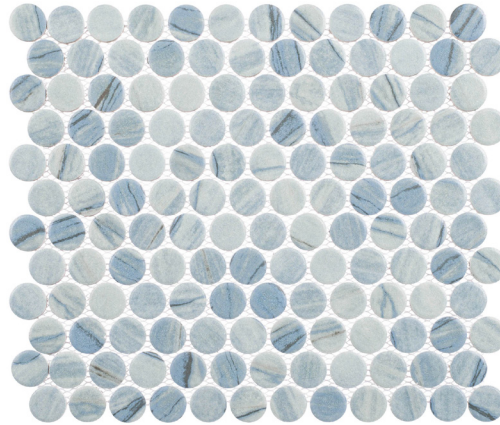

COLLECTION BELWORTH

COLOR CELIAN

ITEM NUMBER **BWH6284**
APPLICATION **FLOOR, WALL**

PRODUCT INFO

SHEET SIZE	11" x 12.5"
INDIVIDUAL TILE SIZE	1" PENNY ROUND
MATERIAL	PORCELAIN
FINISH	MATTE
THICKNESS	5 MM
VARIATION	V3 MODERATE

CERTIFICATIONS

TESTING

VOC	NONE
RECYCLED CONTENT	NO
FROST RESISTANT	YES
HEAT RESISTANT	YES
DIRECT SUNLIGHT	YES

INSTALLATION

RECOMMENDED GROUT JOINT	PER MOSAIC
SEALING REQUIRED	NO
SEALING RECOMMENDED	YES
RECOMMENDED PATTERNS	PER MOSAIC

PACKAGING

SOLD BY	SHEET
SHEETS/BOX	10
SQ FT/BOX	9.50 SF
SQ FT/PIECE	0.95 SF
WEIGHT/SHEET	2.13 LBS

ADDITIONAL INFORMATION

PLEASE VISIT GLAZZIOSURFACES.COM FOR ADDITIONAL PRODUCT INFORMATION INCLUDING INSTALLATION INSTRUCTIONS AND CARE & MAINTENANCE GUIDELINES. ACTUAL COLOR, SIZE, AND TEXTURE MAY VARY. PLEASE REFER TO SAMPLE CHIP FOR VISUAL ACCURACY.

USAGE

COMMERCIAL FLOORS	YES
RESIDENTIAL FLOORS	YES
RAMPS & INCLINES	NO
SHOWER WALL	YES
SHOWER FLOOR	YES
STEAM/SAUNA WALL	YES
STEAM/SAUNA FLOOR	NO
FIREPLACE	SURROUND

POOL USAGE

POOL DECK	NO
POOL WATERLINE	YES
POOL SUBMERGED	YES
SPA/HOT TUB	YES

EXTERIOR USAGE

EXTERIOR USAGE	FREEZING	NON-FREEZING
EXTERIOR COVERED WALL	YES	YES
EXTERIOR UNCOVERED WALL	YES	YES
EXTERIOR COVERED FLOOR	NO	NO
EXTERIOR UNCOVERED FLOOR	NO	NO

glazzio®
SURFACES