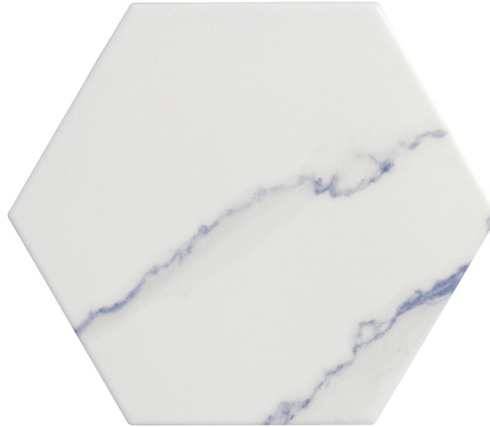

COLLECTION BISMARCK PALMER

COLOR ALOE CREAM 8x9 HEX

ITEM NUMBER **BSP5212**
APPLICATION **FLOOR, WALL**

PRODUCT INFO

| | |
|----------------------|-------------------------|
| INDIVIDUAL TILE SIZE | 8" x 9-1/4" HEXAGON |
| MATERIAL | PORCELAIN |
| FINISH | MATTE w/ GLOSSY ACCENTS |
| THICKNESS | 9 MM |
| VARIATION | V3 MODERATE |
| COUNTRY OF ORIGIN | SPAIN |
| CERTIFICATION | - |