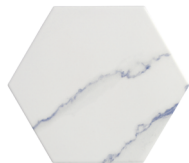

COLLECTION BISMARCK PALMER

MARBLE-LOOK PORCELAIN
SUBWAY AND HEXAGON

COLORS

ALOE CREAM

GHOST WHITE

OLEY FINESSE

ALOE CREAM HEX

GHOST WHITE HEX

OLEY FINESSE HEX

OPTIONS

3" x 17"

8" x 9" HEX

PRODUCT INFO

THICKNESS	8 MM
MATERIAL	PORCELAIN
FINISH	MATTE W/ GLOSSY VEIN ACCENTS
AVAILABLE TRIMS	-
APPLICATION	FLOOR, WALL, SHOWER WALL, INTERIOR, EXTERIOR, POOL