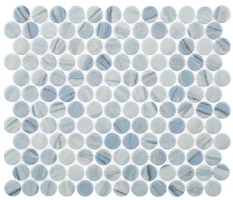

COLLECTION BELWORTH

PENNY ROUND MOSAIC WITH
STONE-INSPIRED VISUAL

OPTIONS

MURBO

ELFAN

KALUM

CELIAN

JANESSE

FYRELLE

SIZES

1" x 1" PENNY ROUNDS
(11" x 12.5" SHEET)

PRODUCT INFO

SHEET SIZE	11" X 12.5"
TILE SIZE	1" PENNY ROUND
THICKNESS	5 MM
MATERIAL	PORCELAIN
FINISH	MATTE
APPLICATION	FLOOR, WALL, POOL INTERIOR, EXTERIOR