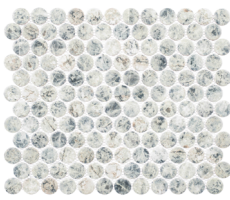

COLLECTION BELWORTH

PENNY ROUND MOSAIC WITH
STONE-INSPIRED VISUAL

OPTIONS

MURBO

ELFAN

KALUM

CELIAN

JANESSE

FYRELLE

SIZES

1" x 1" PENNY ROUNDS
(11" x 12.5" SHEET)

PRODUCT INFO

SHEET SIZE	11" X 12.5"
TILE SIZE	1" PENNY ROUND
THICKNESS	5 MM
MATERIAL	PORCELAIN
FINISH	MATTE
APPLICATION	FLOOR, WALL, POOL INTERIOR, EXTERIOR