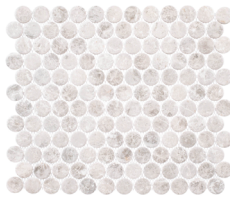

COLLECTION BELWORTH

PENNY ROUND MOSAIC WITH
STONE-INSPIRED VISUAL

OPTIONS

MURBO

ELFAN

KALUM

CELIAN

JANESSE

FYRELLE

SIZES

1" x 1" PENNY ROUNDS
(11" x 12.5" SHEET)

PRODUCT INFO

SHEET SIZE	11" X 12.5"
TILE SIZE	1" PENNY ROUND
THICKNESS	5 MM
MATERIAL	PORCELAIN
FINISH	MATTE
APPLICATION	FLOOR, WALL, POOL INTERIOR, EXTERIOR