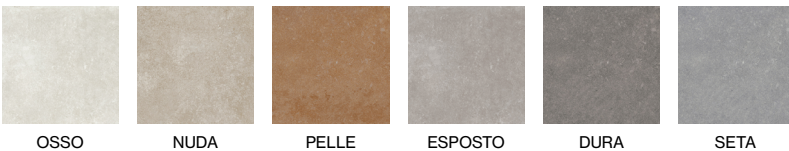

COLLECTION BARE

EXPOSED TEXTURES AND FORMS
IN PORCELAIN

COLORS

OSSO NUDA PELLE ESPOSTO DURA SETA

EXPOSED

OSSO NUDA PELLE ESPOSTO DURA SETA

FORMED

OSSO NUDA PELLE ESPOSTO DURA SETA

OPTIONS

ADDITIONAL TRIMS & PAVERS
AVAILABLE

PRODUCT INFO

THICKNESS	8.5 MM
MATERIAL	COLOR BODY PORCELAIN
FINISH	MATTE
AVAILABLE TRIMS	BULLNOSE 3" x 48", 3" x 24"
APPLICATION	FLOOR, WALL, SHOWER WALL, INTERIOR, EXTERIOR