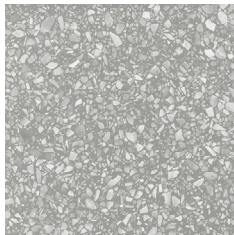

## COLORS

FLAKE

CHIP

FRAGMENT

## PRODUCT INFO

THICKNESS	9 MM
MATERIAL	COLORBODY PORCELAIN
FINISH	MATTE
APPLICATION*	FLOOR, WALL, SHOWER, POOL INTERIOR, EXTERIOR