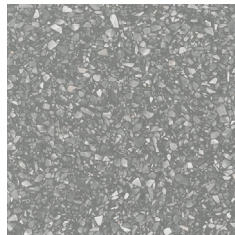

## COLORS

FLAKE

CHIP

FRAGMENT

## PRODUCT INFO

THICKNESS	9 MM
MATERIAL	COLORBODY PORCELAIN
FINISH	MATTE
APPLICATION*	FLOOR, WALL, SHOWER, POOL INTERIOR, EXTERIOR