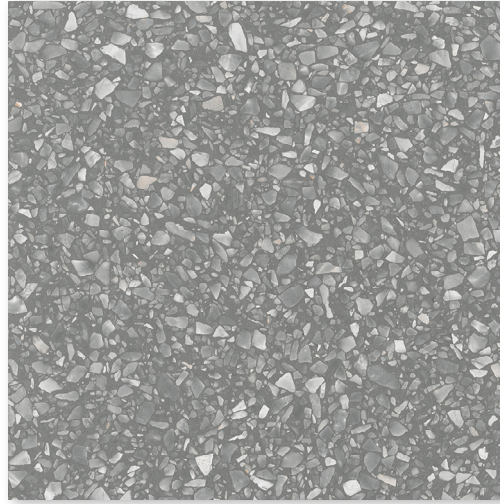

COLLECTION AZZO COLOR FRAGMENT

ITEM NUMBER **AZZFR24X24M**

APPLICATION **FLOOR, WALL**

PRODUCT INFO

NOMINAL SIZE	24" X 24"
ACTUAL SIZE	24" X 24"
MATERIAL	COLORBODY PORCELAIN
FINISH	MATTE
THICKNESS	9 MM
RECTIFIED	YES
FACES	30
VARIATION	V2
COUNTRY OF ORIGIN	USA
CERTIFICATIONS	GREEN SQUARED

TESTING

DCOF WET	≥ 0.42
BREAKING STRENGTH	≥ 2200 LBS
ASTM C648	
CHEMICAL RESISTANCE	UNAFFECTED
ASTM C650	
STAIN RESISTANCE	UNAFFECTED
ASTM C1378	
WATER ABSORPTION	COMPLIANT
ASTM C373	
VOC	VOC FREE
RECYCLED CONTENT	NO
FROST RESISTANT	YES
HEAT RESISTANT	YES
DIRECT SUNLIGHT	YES

INSTALLATION

RECOMMENDED GROUT JOINT	3/16"
SEALING REQUIRED	NO
SEALING RECOMMENDED	YES
RECOMMENDED PATTERNS	STACK, BOND, 1/3 OFFSET

PACKAGING

SOLD BY	BOX
PIECES/BOX	3
SQFT/BOX	11.63 SF
SQFT/PIECE	3.88 SF
WEIGHT/BOX	50.14 LBS

USAGE

COMMERCIAL FLOORS	YES
RESIDENTIAL FLOORS	YES
RAMPS & INCLINES	NO
SHOWER WALL	YES
SHOWER FLOOR	YES
STEAM/SAUNA WALL	YES
STEAM/SAUNA FLOOR	NO
FIREPLACE	YES

POOL USAGE

POOL DECK	NO
POOL WATERLINE	YES
POOL SUBMERGED	YES (WALL ONLY)
SPA/HOT TUB	YES

EXTERIOR USAGE

	FREEZING	NON-FREEZING
EXTERIOR COVERED WALL	YES	YES
EXTERIOR UNCOVERED WALL	NO	NO
EXTERIOR COVERED FLOOR	YES	YES
EXTERIOR UNCOVERED FLOOR	NO	NO

ADDITIONAL INFORMATION

PLEASE VISIT GLAZZIOSURFACES.COM FOR ADDITIONAL PRODUCT INFORMATION INCLUDING INSTALLATION INSTRUCTIONS AND CARE & MAINTENANCE GUIDELINES. ACTUAL COLOR, SIZE, AND TEXTURE MAY VARY. PLEASE REFER TO SAMPLE CHIP FOR VISUAL ACCURACY.

glazzio®
SURFACES