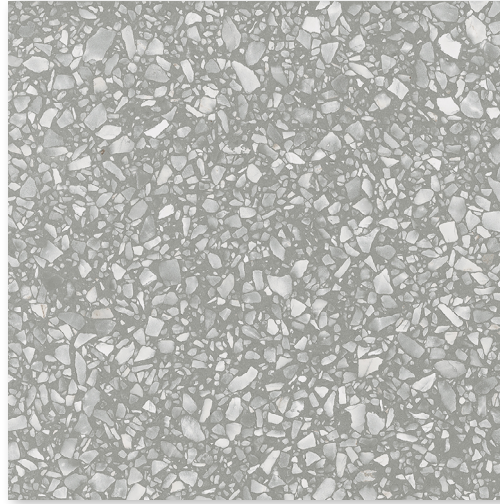

COLLECTION AZZO

COLOR CHIP

ITEM NUMBER **AZZCH24X24M**

APPLICATION **FLOOR, WALL**

PRODUCT INFO

NOMINAL SIZE	24" X 24"
ACTUAL SIZE	24" X 24"
MATERIAL	COLORBODY PORCELAIN
FINISH	MATTE
THICKNESS	9 MM
RECTIFIED	YES
FACES	30
VARIATION	V2
COUNTRY OF ORIGIN	USA
CERTIFICATIONS	GREEN SQUARED

TESTING

DCOF WET	≥ 0.42
BREAKING STRENGTH	≥ 2200 LBS
ASTM C648	
CHEMICAL RESISTANCE	UNAFFECTED
ASTM C650	
STAIN RESISTANCE	UNAFFECTED
ASTM C1378	
WATER ABSORPTION	COMPLIANT
ASTM C373	
VOC	VOC FREE
RECYCLED CONTENT	NO
FROST RESISTANT	YES
HEAT RESISTANT	YES
DIRECT SUNLIGHT	YES

INSTALLATION

RECOMMENDED GROUT JOINT	3/16"
SEALING REQUIRED	NO
SEALING RECOMMENDED	YES
RECOMMENDED PATTERNS	STACK, BOND, 1/3 OFFSET

PACKAGING

SOLD BY	BOX
PIECES/BOX	3
SQFT/BOX	11.63 SF
SQFT/PIECE	3.88 SF
WEIGHT/BOX	50.14 LBS

USAGE

COMMERCIAL FLOORS	YES
RESIDENTIAL FLOORS	YES
RAMPS & INCLINES	NO
SHOWER WALL	YES
SHOWER FLOOR	YES
STEAM/SAUNA WALL	YES
STEAM/SAUNA FLOOR	NO
FIREPLACE	YES

POOL USAGE

POOL DECK	NO
POOL WATERLINE	YES
POOL SUBMERGED	YES (WALL ONLY)
SPA/HOT TUB	YES

EXTERIOR USAGE

	FREEZING	NON-FREEZING
EXTERIOR COVERED WALL	YES	YES
EXTERIOR UNCOVERED WALL	NO	NO
EXTERIOR COVERED FLOOR	YES	YES
EXTERIOR UNCOVERED FLOOR	NO	NO

ADDITIONAL INFORMATION

PLEASE VISIT GLAZZIOSURFACES.COM FOR ADDITIONAL PRODUCT INFORMATION INCLUDING INSTALLATION INSTRUCTIONS AND CARE & MAINTENANCE GUIDELINES. ACTUAL COLOR, SIZE, AND TEXTURE MAY VARY. PLEASE REFER TO SAMPLE CHIP FOR VISUAL ACCURACY.

glazzio®
SURFACES