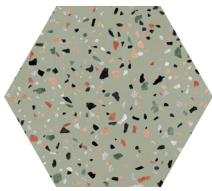

# COLLECTION ABSTRACT

TERRAZZO-LOOK HEXAGONS  
FOR WALLS AND FLOORS

## OPTIONS

TALCO

SALVIA

CAMEL

GRAY

BLUE

GRAPHITE

## PRODUCT INFO

TILE SIZE	8" x 9" HEXAGON
THICKNESS	10 MM
MATERIAL	PORCELAIN
FINISH	MATTE
APPLICATION	FLOOR, WALL, SHOWER WALL, INTERIOR, EXTERIOR