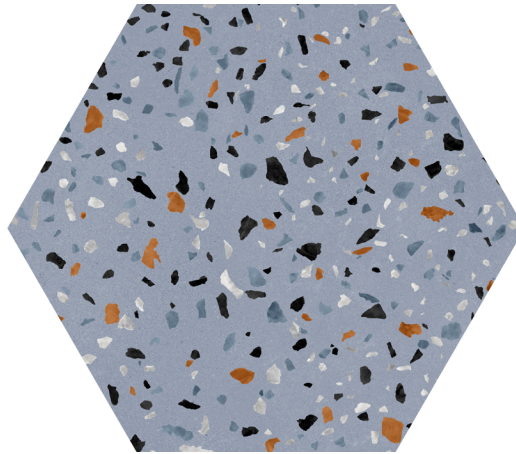

COLLECTION ABSTRACT

COLOR BLUE

ITEM NUMBER **ABS6005**
APPLICATION **FLOOR, WALL**

PRODUCT INFO

NOMINAL SHEET SIZE	8" x 9" HEXAGON
ACTUAL SHEET SIZE	7.87" x 9.45" HEXAGON
MATERIAL	PORCELAIN
FINISH	MATTE
THICKNESS	10 MM
RECTIFIED	NO
FACES	24
VARIATION	V1 UNIFORM
COUNTRY OF ORIGIN	SPAIN
CERTIFICATIONS	RECYCLED CONTENT

TESTING

DCOF WET	≥ 0.42
BREAKING STRENGTH UNI EN ISO 10545/4	≥ 1600-2400 N ≥ 35-45 N/MM²
CHEMICAL RESISTANCE UNI EN ISO 10545/13	A
STAIN RESISTANCE UNI EN ISO 10545/14	CLASS 5
WATER ABSORPTION UNI EN ISO 10545/3	≤ 0.5%
PEI/ABRASION ASTM C1027	2
VOC	CERTIFIED VOC FREE
RECYCLED CONTENT	YES
FROST RESISTANT	YES
HEAT RESISTANT	YES
DIRECT SUNLIGHT	YES

INSTALLATION

RECOMMENDED GROUT JOINT	2 MM
SEALING REQUIRED	NO
SEALING RECOMMENDED	YES
RECOMMENDED PATTERNS	PER HEXAGON SHAPE

PACKAGING

SOLD BY	BOX
SHEETS/BOX	25
SQ FT/BOX	9.9 SF
SQ FT/PIECE	0.40 SF
WEIGHT/SHEET	40.7 LBS

USAGE

COMMERCIAL FLOORS	YES
RESIDENTIAL FLOORS	YES
RAMPS & INCLINES	NO
SHOWER WALL	YES
SHOWER FLOOR	YES
STEAM/SAUNA WALL	YES
STEAM/SAUNA FLOOR	NO
FIREPLACE SURROUND	YES

POOL USAGE

POOL DECK	NO
POOL WATERLINE	YES
POOL SUBMERGED	YES
SPA/HOT TUB	YES

EXTERIOR USAGE   FREEZING   NON-FREEZING

EXTERIOR COVERED WALL	YES	YES
EXTERIOR UNCOVERED WALL	YES	YES
EXTERIOR COVERED FLOOR	YES	YES
EXTERIOR UNCOVERED FLOOR	YES	YES

ADDITIONAL INFORMATION

PLEASE VISIT GLAZZIOSURFACES.COM FOR ADDITIONAL PRODUCT INFORMATION INCLUDING INSTALLATION INSTRUCTIONS AND CARE & MAINTENANCE GUIDELINES.

ACTUAL COLOR, SIZE, AND TEXTURE MAY VARY. PLEASE REFER TO SAMPLE CHIP FOR VISUAL ACCURACY.

glazzio
SURFACES