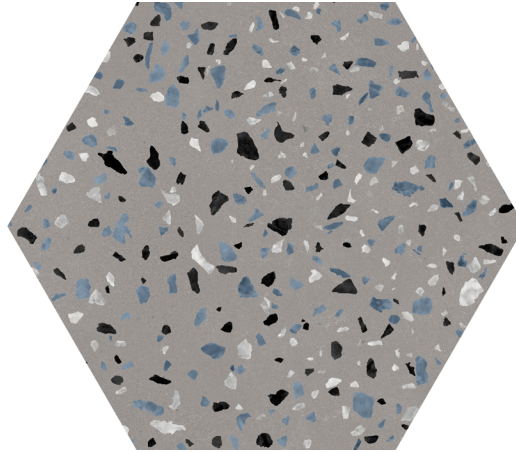

COLLECTION ABSTRACT

COLOR GRAY

ITEM NUMBER **ABS6004**
APPLICATION **FLOOR, WALL**

PRODUCT INFO

NOMINAL SHEET SIZE	8" x 9" HEXAGON
ACTUAL SHEET SIZE	7.87" x 9.45" HEXAGON
MATERIAL	PORCELAIN
FINISH	MATTE
THICKNESS	10 MM
RECTIFIED	NO
FACES	24
VARIATION	V1 UNIFORM
COUNTRY OF ORIGIN	SPAIN
CERTIFICATIONS	RECYCLED CONTENT

TESTING

DCOF WET	≥ 0.42
BREAKING STRENGTH UNI EN ISO 10545/4	≥ 1600-2400 N ≥ 35-45 N/MM²
CHEMICAL RESISTANCE UNI EN ISO 10545/13	A
STAIN RESISTANCE UNI EN ISO 10545/14	CLASS 5
WATER ABSORPTION UNI EN ISO 10545/3	≤ 0.5%
PEI/ABRASION ASTM C1027	3
VOC	CERTIFIED VOC FREE
RECYCLED CONTENT	YES
FROST RESISTANT	YES
HEAT RESISTANT	YES
DIRECT SUNLIGHT	YES

INSTALLATION

RECOMMENDED GROUT JOINT	2 MM
SEALING REQUIRED	NO
SEALING RECOMMENDED	YES
RECOMMENDED PATTERNS	PER HEXAGON SHAPE

PACKAGING

SOLD BY	BOX
SHEETS/BOX	25
SQ FT/BOX	9.9 SF
SQ FT/PIECE	0.40 SF
WEIGHT/SHEET	40.7 LBS

USAGE

COMMERCIAL FLOORS	YES
RESIDENTIAL FLOORS	YES
RAMPS & INCLINES	NO
SHOWER WALL	YES
SHOWER FLOOR	YES
STEAM/SAUNA WALL	YES
STEAM/SAUNA FLOOR	NO
FIREPLACE SURROUND	YES

POOL USAGE

POOL DECK	NO
POOL WATERLINE	YES
POOL SUBMERGED	YES
SPA/HOT TUB	YES

EXTERIOR USAGE   FREEZING   NON-FREEZING

EXTERIOR COVERED WALL	YES	YES
EXTERIOR UNCOVERED WALL	YES	YES
EXTERIOR COVERED FLOOR	YES	YES
EXTERIOR UNCOVERED FLOOR	YES	YES

ADDITIONAL INFORMATION

PLEASE VISIT GLAZZIOSURFACES.COM FOR ADDITIONAL PRODUCT INFORMATION INCLUDING INSTALLATION INSTRUCTIONS AND CARE & MAINTENANCE GUIDELINES.

ACTUAL COLOR, SIZE, AND TEXTURE MAY VARY. PLEASE REFER TO SAMPLE CHIP FOR VISUAL ACCURACY.

glazzio
SURFACES