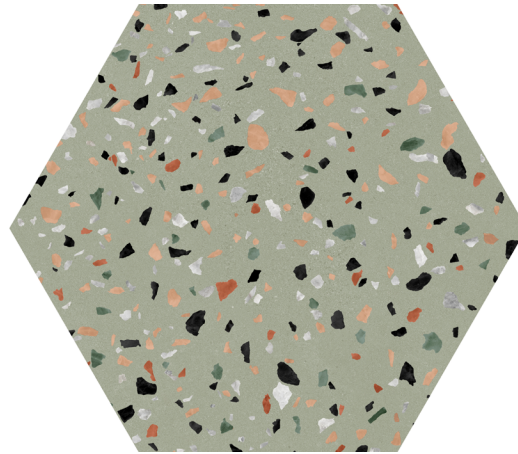

COLLECTION ABSTRACT

COLOR SALVIA

ITEM NUMBER **ABS6002**
APPLICATION **FLOOR, WALL**

PRODUCT INFO

NOMINAL SHEET SIZE	8" x 9" HEXAGON
ACTUAL SHEET SIZE	7.87" x 9.45" HEXAGON
MATERIAL	PORCELAIN
FINISH	MATTE
THICKNESS	10 MM
RECTIFIED	NO
FACES	24
VARIATION	V1 UNIFORM
COUNTRY OF ORIGIN	SPAIN
CERTIFICATIONS	RECYCLED CONTENT

TESTING

DCOF WET	≥ 0.42
BREAKING STRENGTH UNI EN ISO 10545/4	≥ 1600-2400 N ≥ 35-45 N/MM²
CHEMICAL RESISTANCE UNI EN ISO 10545/13	A
STAIN RESISTANCE UNI EN ISO 10545/14	CLASS 5
WATER ABSORPTION UNI EN ISO 10545/3	≤ 0.5%
PEI/ABRASION ASTM C1027	3
VOC	CERTIFIED VOC FREE
RECYCLED CONTENT	YES
FROST RESISTANT	YES
HEAT RESISTANT	YES
DIRECT SUNLIGHT	YES

INSTALLATION

RECOMMENDED GROUT JOINT	2 MM
SEALING REQUIRED	NO
SEALING RECOMMENDED	YES
RECOMMENDED PATTERNS	PER HEXAGON SHAPE

PACKAGING

SOLD BY	BOX
SHEETS/BOX	25
SQ FT/BOX	9.9 SF
SQ FT/PIECE	0.40 SF
WEIGHT/SHEET	40.7 LBS

USAGE

COMMERCIAL FLOORS	YES
RESIDENTIAL FLOORS	YES
RAMPS & INCLINES	NO
SHOWER WALL	YES
SHOWER FLOOR	YES
STEAM/SAUNA WALL	YES
STEAM/SAUNA FLOOR	NO
FIREPLACE SURROUND	YES

POOL USAGE

POOL DECK	NO
POOL WATERLINE	YES
POOL SUBMERGED	YES
SPA/HOT TUB	YES

EXTERIOR USAGE   FREEZING   NON-FREEZING

EXTERIOR COVERED WALL	YES	YES
EXTERIOR UNCOVERED WALL	YES	YES
EXTERIOR COVERED FLOOR	YES	YES
EXTERIOR UNCOVERED FLOOR	YES	YES

ADDITIONAL INFORMATION

PLEASE VISIT GLAZZIOSURFACES.COM FOR ADDITIONAL PRODUCT INFORMATION INCLUDING INSTALLATION INSTRUCTIONS AND CARE & MAINTENANCE GUIDELINES.

ACTUAL COLOR, SIZE, AND TEXTURE MAY VARY. PLEASE REFER TO SAMPLE CHIP FOR VISUAL ACCURACY.

glazzio
SURFACES