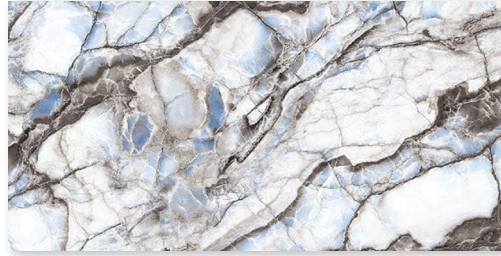

COLLECTION GRANDA

COLOR SAFARI BLUE

ITEM NUMBER **300003507**
APPLICATION **FLOOR, WALL**

PRODUCT INFO

TILE SIZE	24" x 48"
MATERIAL	PORCELAIN
FINISH	POLISHED
THICKNESS	11 MM
RECTIFIED	YES
VARIATION	V3

TESTING

DCOF WET	-
PEI RATING	IV
RECYCLED CONTENT	NO
FROST RESISTANT	YES
HEAT RESISTANT	YES
DIRECT SUNLIGHT	YES

INSTALLATION

RECOMMENDED GROUT JOINT	1/8"
SEALING REQUIRED	NO
SEALING RECOMMENDED	YES
RECOMMENDED PATTERNS	STACK, 1/3 OFFSET

PACKAGING

SOLD BY	BOX
PIECES/BOX	2
SQFT/BOX	15.5 SF
SQFT/PIECE	7.75 SF
WEIGHT/BOX	74 LBS

USAGE

COMMERCIAL FLOORS	DRY ONLY
RESIDENTIAL FLOORS	YES
RAMPS & INCLINES	NO
SHOWER WALL	YES
SHOWER FLOOR	NO
STEAM/SAUNA WALL	YES
STEAM/SAUNA FLOOR	NO
FIREPLACE	SURROUND

POOL USAGE

POOL DECK	NO
POOL WATERLINE	NO
POOL SUBMERGED	NO
SPA/HOT TUB	NO

EXTERIOR USAGE   FREEZING   NON-FREEZING

EXTERIOR COVERED WALL	YES	YES
EXTERIOR UNCOVERED WALL	NO	NO
EXTERIOR COVERED FLOOR	NO	NO
EXTERIOR UNCOVERED FLOOR	NO	NO

ADDITIONAL INFORMATION

PLEASE VISIT GLAZZIOSURFACES.COM FOR ADDITIONAL PRODUCT INFORMATION INCLUDING INSTALLATION INSTRUCTIONS AND CARE & MAINTENANCE GUIDELINES. ACTUAL COLOR, SIZE, AND TEXTURE MAY VARY. PLEASE REFER TO SAMPLE CHIP FOR VISUAL ACCURACY.

glazzio®
SURFACES