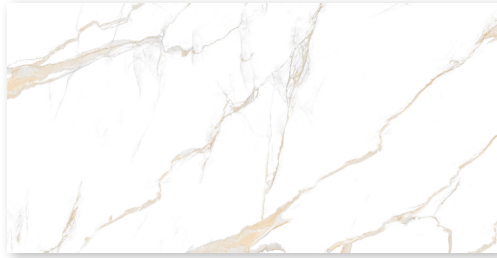

COLLECTION GRANDA

COLOR CALACATTA GOLD

ITEM NUMBER **300002550**
APPLICATION **FLOOR, WALL**

PRODUCT INFO

TILE SIZE	24" x 48"
MATERIAL	PORCELAIN
FINISH	POLISHED
THICKNESS	11 MM
RECTIFIED	YES
VARIATION	V3

TESTING