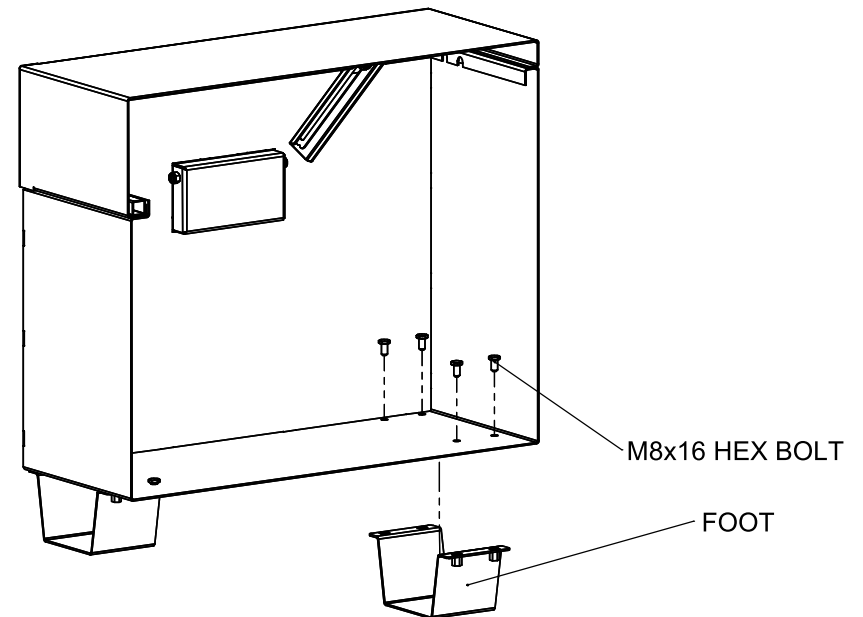

Attach the feet to the base x 4