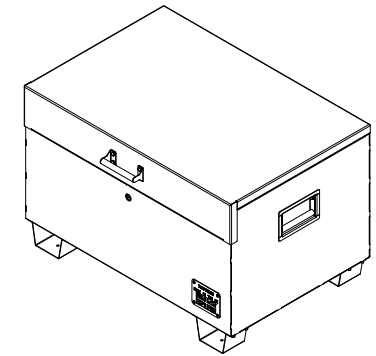

TUFFBOX foot and handle assembly

TUFFBOXES

In your box:

M8 NYLOC NUT
x 4 OF

M8x16 HEX BOLT
x 20 OF

LID HANDLE
x 1 OF

FEET
x 4 OF

Attach the handle to the lid