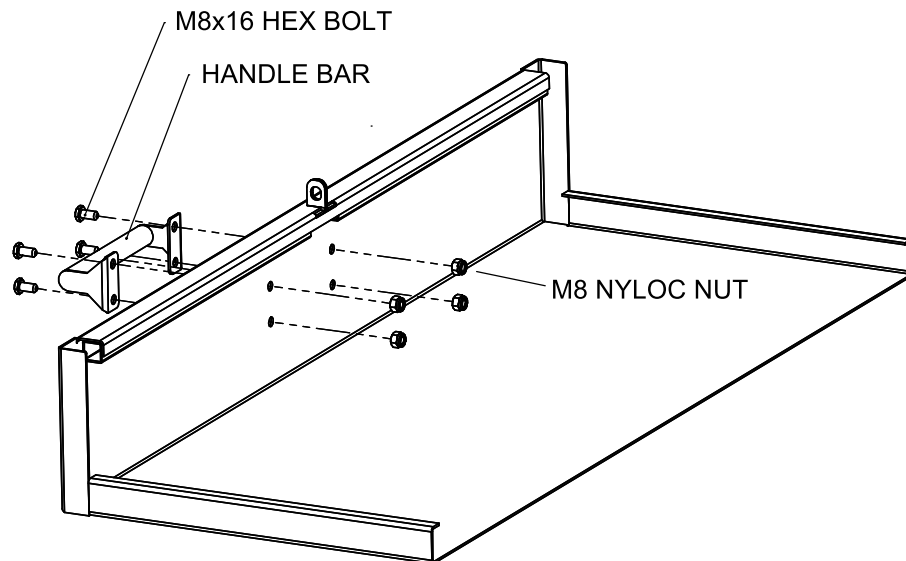

TUFFBOX foot and handle assembly

TUFFBOXES

In your box:

M8 NYLOC NUT
x 4 OF

M8x16 HEX BOLT
x 20 OF

LID HANDLE
x 1 OF

FEET
x 4 OF

Attach the handle to the lid