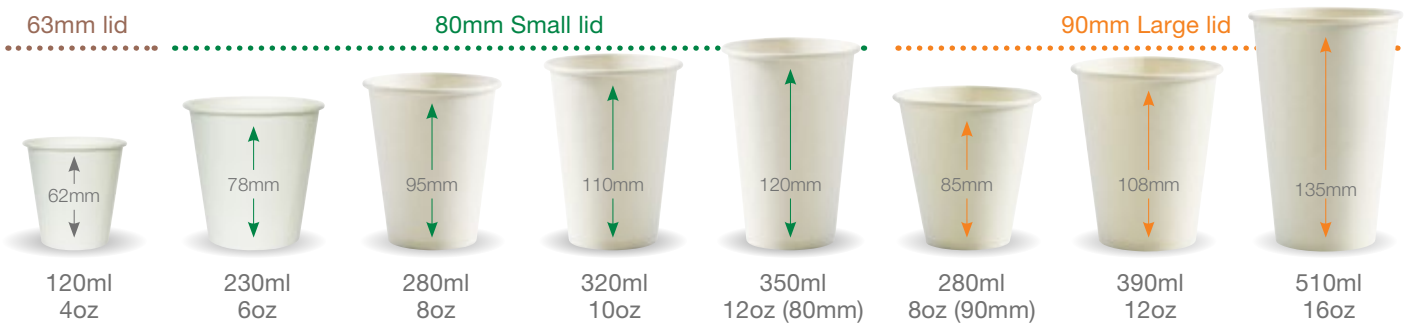

Single Wall BioCup Lid Sizes