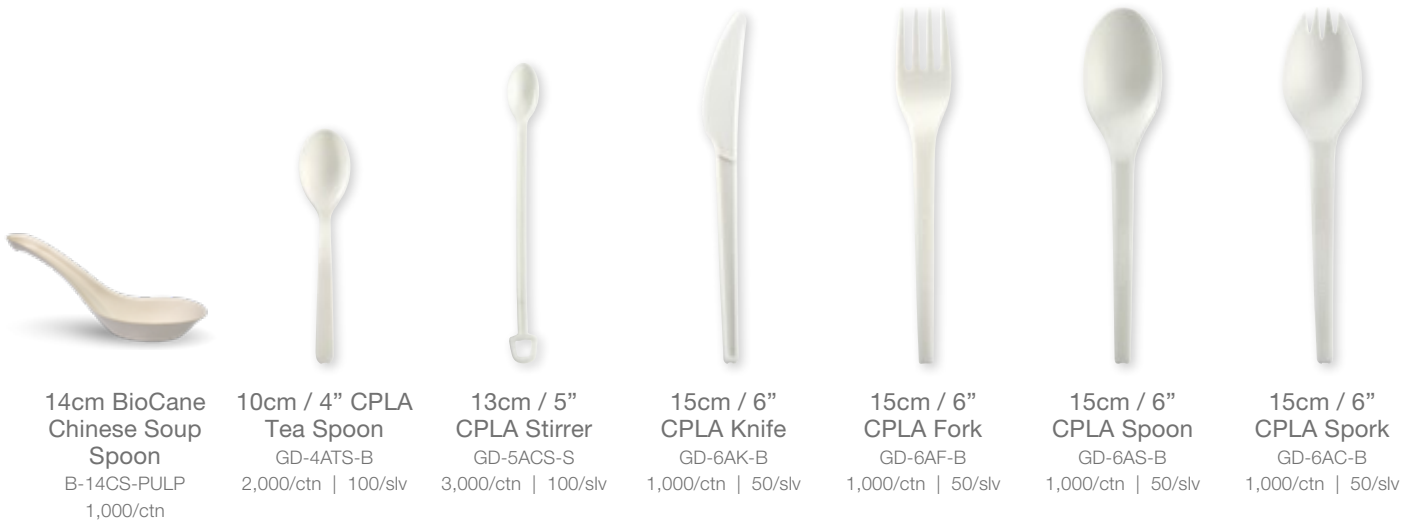

					
14cm Stirrer	18cm Stirrer	16cm Knife, Fork & Napkin Set	16cm Knife, Fork, Spoon & Napkin Set	16cm Knife, Fork, Napkin, Salt & Pepper Set	16cm Knife, Spoon, Fork, Napkin, Salt & Pepper Set
HY-14ST	HY-18ST	HY-16KFN	HY-16KFNSP	HY-16KFNSP	HY-16KFNSP
10,000/ctn 1,000/slv	10,000/ctn 1,000/slv	400/ctn 100/slv	400/ctn	400/ctn	400/ctn

COMPOSTABLE CUTLERY

Sugarcane Fibre Option

Bioplastic Option

Hot + Cold Friendly

CPLA:
Industrially Compostable
AS4736 &
EN13432

Sugarcane & PLA BioCutlery

14cm BioCane Chinese Soup Spoon
B-14CS-PULP
1,000/ctn

10cm / 4" CPLA Tea Spoon
GD-4ATS-B
2,000/ctn | 100/slv

13cm / 5" CPLA Stirrer
GD-5ACS-S
3,000/ctn | 100/slv

15cm / 6" CPLA Knife
GD-6AK-B
1,000/ctn | 50/slv

15cm / 6" CPLA Fork
GD-6AF-B
1,000/ctn | 50/slv