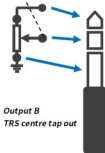

Foot Captain

Expression Pedal

With compatible outputs — centre tap and end tap

PAINTAUDIO

Internal two POTs
Share the same shaft

$A = B = 25\text{ K ohm}$

Compatible for:

AXE Fractal Serials