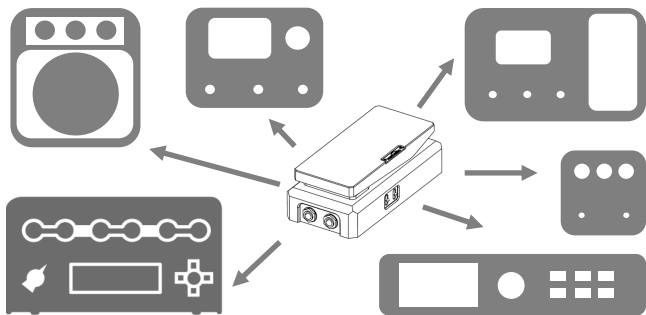

EXP - AB Face

Dual Channel +/- Polarity Expression Pedal

PAINTAUDIO

1

2

3

4

A = B = 10 K ohm

Tip **R**ing **S**hield Cables should be used

* Two TRS cables are included in the package

保修卡 Warranty

型号 Model	
用户签名 Signature	
日期 Date of Sales	
地址 Address	
序列号 SN	
经销商 Distributor	
发票号 Invoice No.	
其它备注 Others	