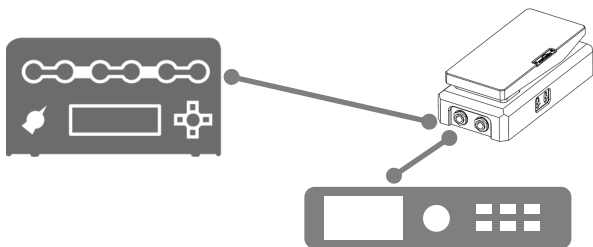

EXP - AB Face

Dual Channel +/- Polarity Expression Pedal

PAINTAUDIO

1

2

3

4

A = B = 10 K ohm

Tip **R**ing **S**hield Cables should be used

* Two TRS cables are included in the package

保修卡 Warranty

型号 Model	
用户签名 Signature	
日期 Date of Sales	
地址 Address	
序列号 SN	
经销商 Distributor	
发票号 Invoice No.	
其它备注 Others	